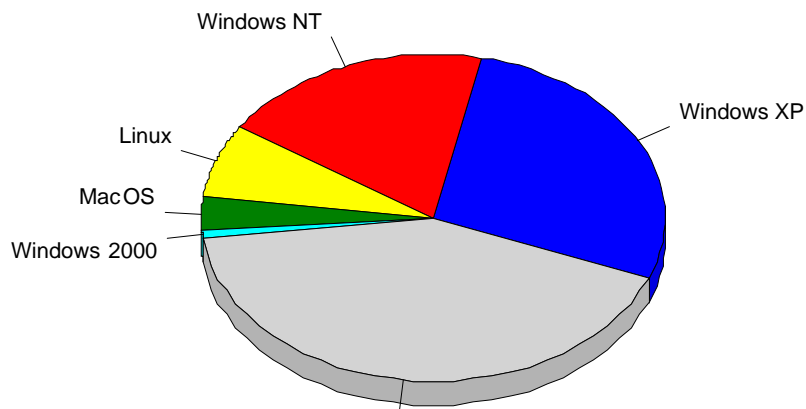

%
1		23,354	3,296	40.84%
2	Windows XP	16,968	2,242	27.78%
3	Windows NT	12,487	1,538	19.06%
4	Linux	4,365	581	7.20%
5	Mac OS	393	266	3.30%
6	Windows 2000	104	69	0.86%
7	Windows Vista	165	41	0.51%
8	Windows ME	44	17	0.21%
9	Windows Server 2003	66	12	0.15%
10	Windows 95	7	3	0.04%
11	Windows 3.x	6	2	0.02%
12	FreeBSD	1	1	0.01%
13	Windows Win32s	1	1	0.01%
14	Windows 98	1	1	0.01%
		57,962	8,070	100.00%