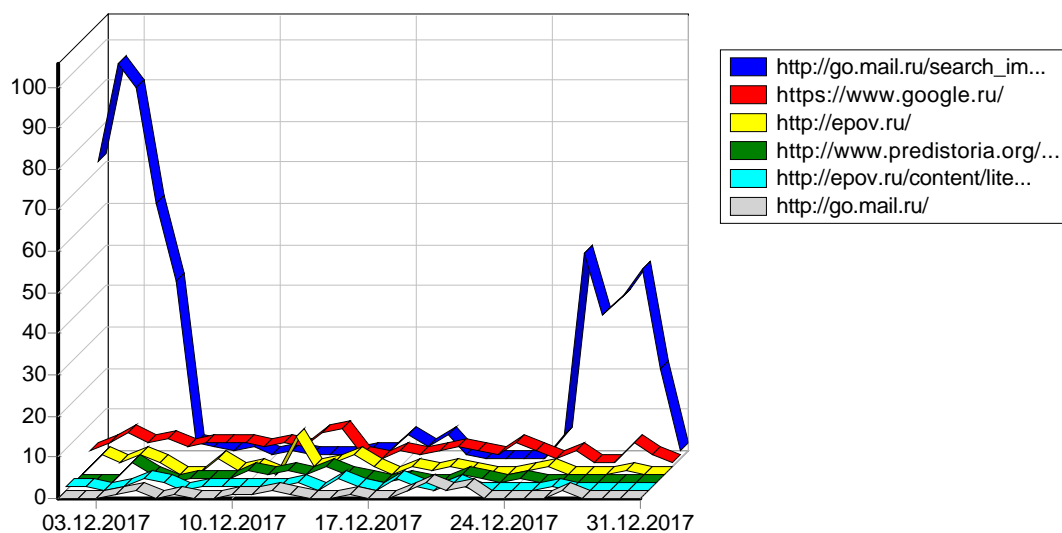

URL	
1		10,901
2	http://go.mail.ru/search_images	601
3	https://www.google.ru/	143
4	http://epov.ru/	54
5	http://www.predistoria.org/forums/index.php?topic=297.30	32
6	http://epov.ru/content/literature/statistic-report-02-2012.pdf	26
7	http://go.mail.ru/	23
8	https://skladchik.com/	19
9	https://www.google.com.ua/	16
10	android-app://com.google.android.googlequicksearchbox	13
11	https://yandex.ru/	12
12	https://vk.com/repetitor.ege.oge.krasnoyarsk	12
13	http://novaya-sloboda.ru/archives/962	12
14	http://www.google.ru/	12
15	http://www.predistoria.org/forums/index.php?topic=297.msg43423;topicseen	10
16	http://www.predistoria.org/forums/index.php?topic=297.msg43325;topicseen	10