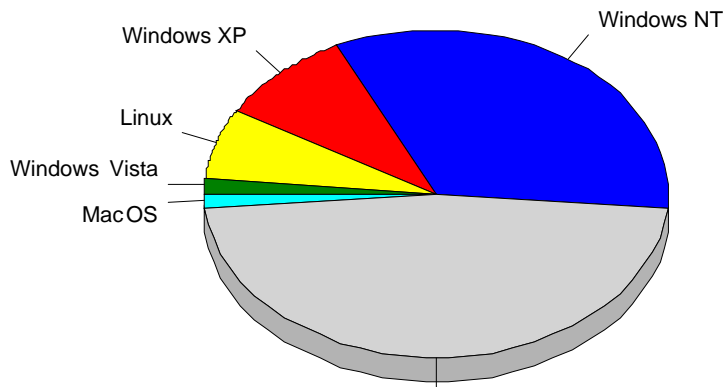

%
1		27,024	2,880	45.51%
2	Windows NT	15,425	2,117	33.45%
3	Windows XP	4,328	593	9.37%
4	Linux	5,646	446	7.05%
5	Windows Vista	124	95	1.50%
6	Mac OS	410	93	1.47%
7	Windows 2000	130	70	1.11%
8	Windows Server 2003	50	13	0.21%
9	Windows 95	20	6	0.09%
10	Sun OS	91	5	0.08%
11	Windows ME	8	4	0.06%
12	Windows 98	7	3	0.05%
13	Windows 3.x	8	2	0.03%
14	Windows Win32s	3	1	0.02%
15	BeOS	1	0	0.00%
16	Windows CE	3	0	0.00%