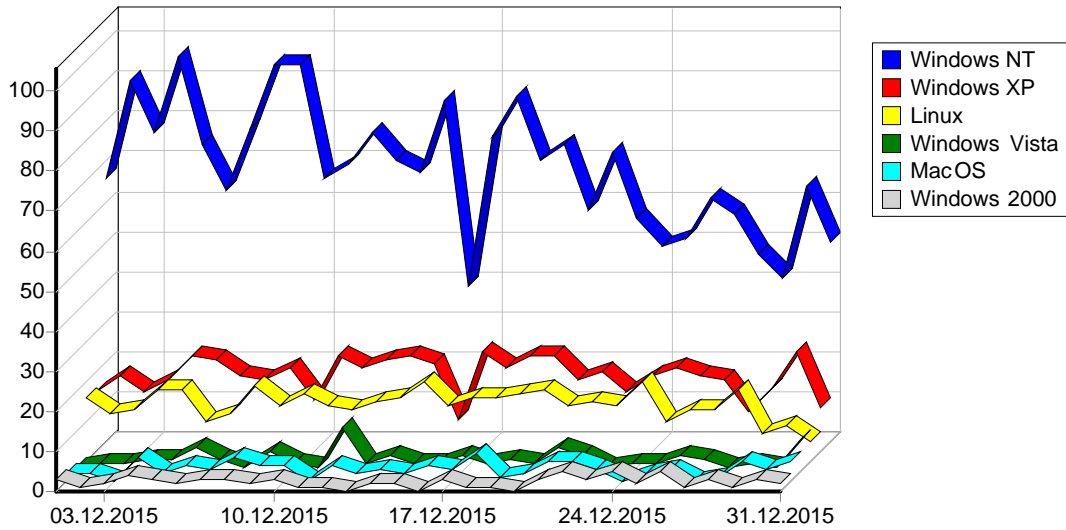

%
1		27,024	2,880	45.51%
2	Windows NT	15,425	2,117	33.45%
3	Windows XP	4,328	593	9.37%
4	Linux	5,646	446	7.05%
5	Windows Vista	124	95	1.50%
6	Mac OS	410	93	1.47%
7	Windows 2000	130	70	1.11%
8	Windows Server 2003	50	13	0.21%
9	Windows 95	20	6	0.09%
10	Sun OS	91	5	0.08%
11	Windows ME	8	4	0.06%
12	Windows 98	7	3	0.05%
13	Windows 3.x	8	2	0.03%
14	Windows Win32s	3	1	0.02%
15	BeOS	1	0	0.00%
16	Windows CE	3	0	0.00%