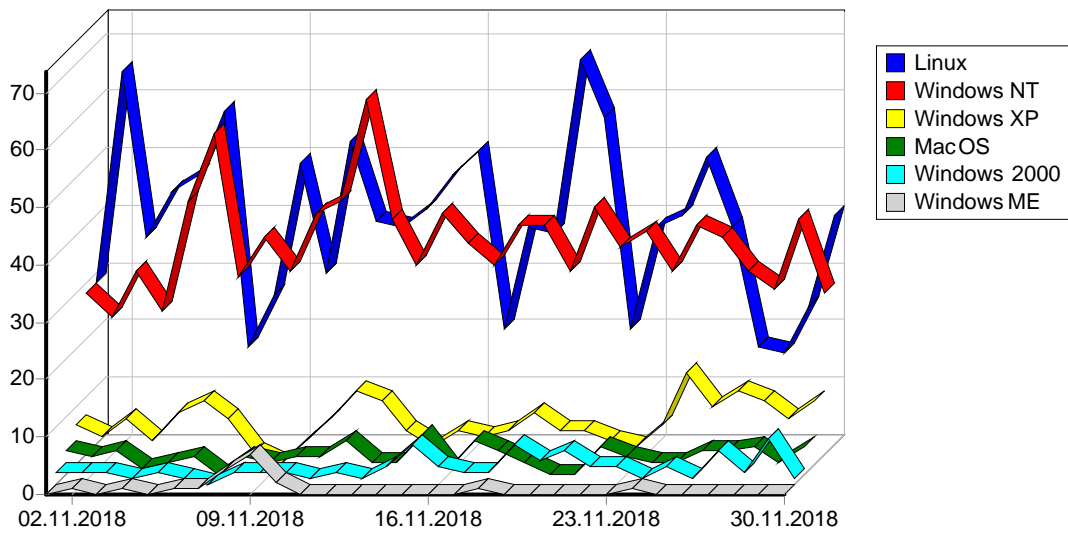

%
1		13,015	3,359	55.15%
2	Linux	6,747	1,171	19.23%
3	Windows NT	9,350	1,114	18.29%
4	Windows XP	1,012	220	3.61%
5	Mac OS	280	90	1.48%
6	Windows 2000	114	82	1.35%
7	Windows ME	31	19	0.31%
8	Windows Vista	31	15	0.25%
9	Windows Server 2003	28	13	0.21%
10	Windows 95	9	3	0.05%
11	Windows 98	5	3	0.05%
12	Windows CE	2	2	0.03%
		30,624	6,091	100.00%