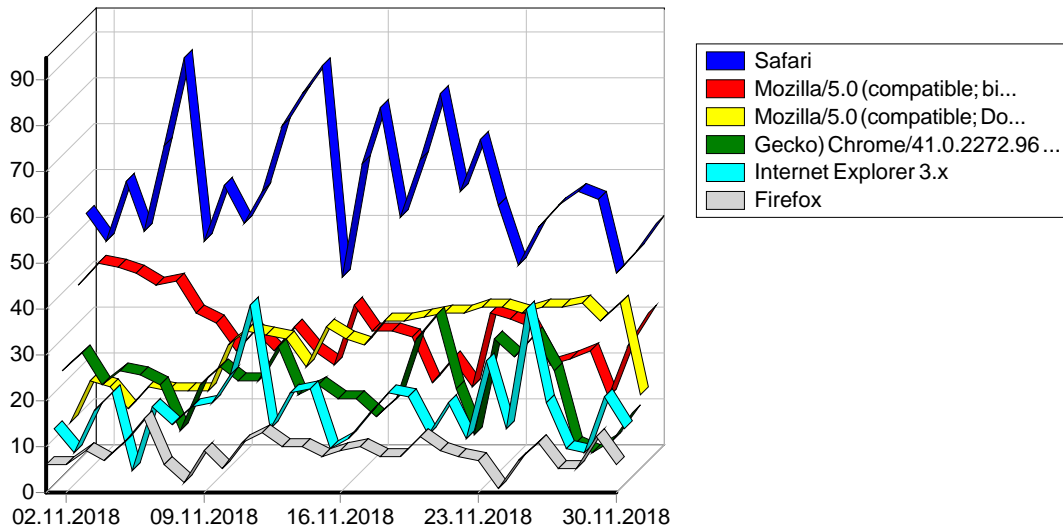

%
1	Safari	12,748	1,739	25.81%
2	Mozilla/5.0 (compatible; bingbot/2.0; +http://www.bing.com/bingbot.htm)	1,159	855	12.69%
3	Mozilla/5.0 (compatible; DotBot/1.1; http://www.opensiteexplorer.org/dotbot, help@moz.com)	2,432	810	12.02%
4	Gecko) Chrome/41.0.2272.96 Mobile Saf	961	598	8.88%
5	Internet Explorer 3.x	491	491	7.29%
6	Firefox	1,483	247	3.67%
7	Internet Explorer 6.x	356	195	2.89%
8	Gecko) Version/12.0 Mobile/15E148 Safa	360	145	2.15%
9	Mozilla/5.0 (compatible; MJ12bot/v1.4.8; http://mj12bot.com/)	1,236	104	1.54%
10	Gecko) Chrome/69.0.3497.100 YaBrowser/18.10.0.2724 Yowser/2.5 Safa	143	62	0.92%
11	Gecko) Version/11.0 Mobile/15E148 Safa	60	60	0.89%
12	Gecko)	59	59	0.88%
13	Internet Explorer 5.x	66	56	0.83%