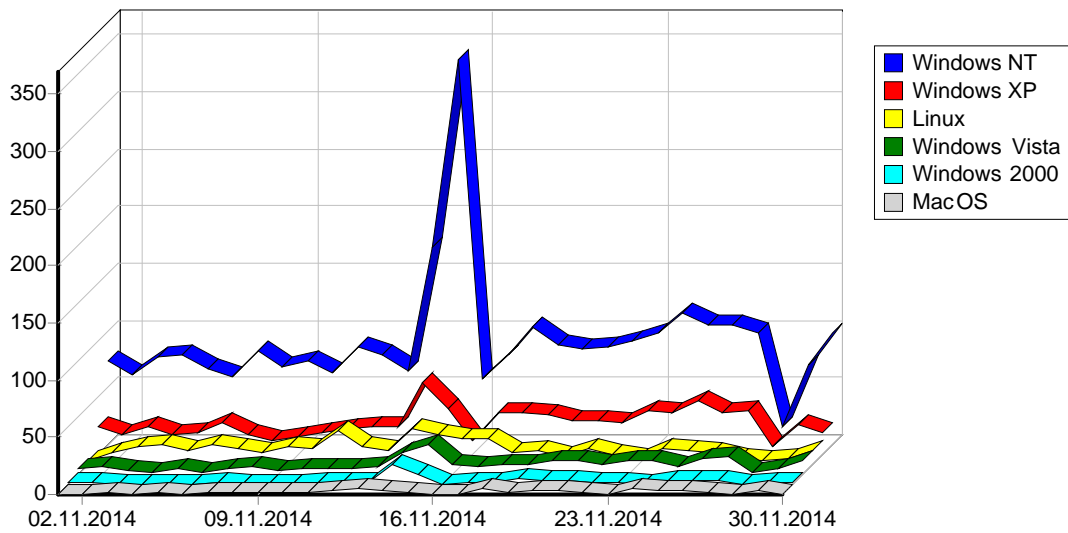

%
1		20,506	3,766	46.30%
2	Windows NT	20,824	2,729	33.55%
3	Windows XP	12,403	828	10.18%
4	Linux	3,106	413	5.08%
5	Windows Vista	596	257	3.16%
6	Windows 2000	2,096	66	0.81%
7	Mac OS	475	59	0.73%
8	Windows Server 2003	40	8	0.10%
9	Windows ME	16	3	0.04%
10	Windows 95	13	2	0.02%
11	Windows 98	2	2	0.02%
12	Windows CE	11	1	0.01%
13	Windows 3.x	1	0	0.00%
		60,089	8,134	100.00%