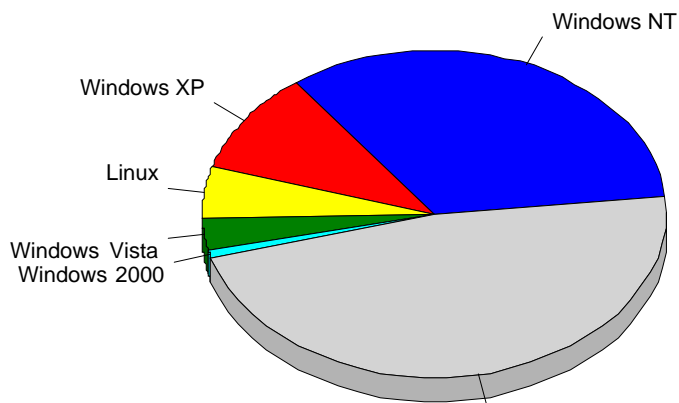

%
1		20,506	3,766	46.30%
2	Windows NT	20,824	2,729	33.55%
3	Windows XP	12,403	828	10.18%
4	Linux	3,106	413	5.08%
5	Windows Vista	596	257	3.16%
6	Windows 2000	2,096	66	0.81%
7	Mac OS	475	59	0.73%
8	Windows Server 2003	40	8	0.10%
9	Windows ME	16	3	0.04%
10	Windows 95	13	2	0.02%
11	Windows 98	2	2	0.02%
12	Windows CE	11	1	0.01%
13	Windows 3.x	1	0	0.00%
		60,089	8,134	100.00%