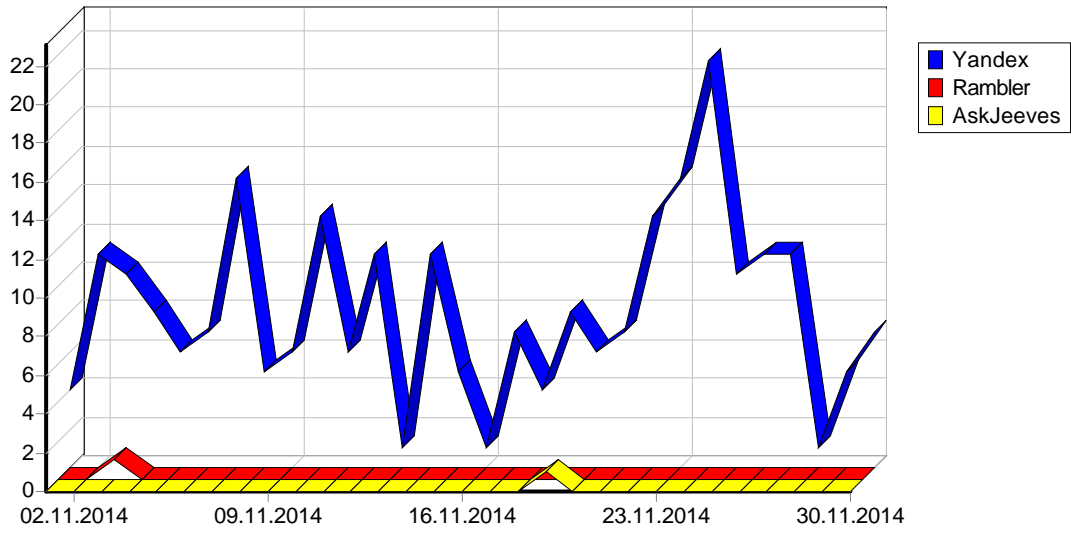

1	Yandex	246
2	Rambler	1
3	AskJeeves	1
		248