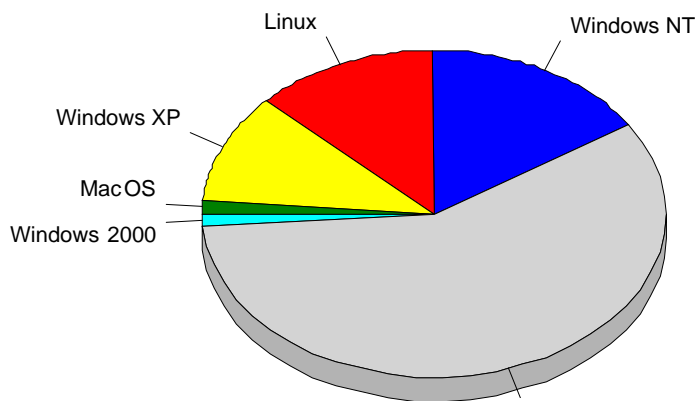

%
1		18,088	3,854	56.89%
2	Windows NT	8,346	1,085	16.01%
3	Linux	6,046	866	12.78%
4	Windows XP	1,824	719	10.61%
5	Mac OS	319	104	1.54%
6	Windows 2000	114	80	1.18%
7	Windows Server 2003	87	44	0.65%
8	Windows 98	19	12	0.18%
9	Windows Vista	1,176	10	0.15%
10	OpenBSD	1	1	0.01%
		36,020	6,775	100.00%