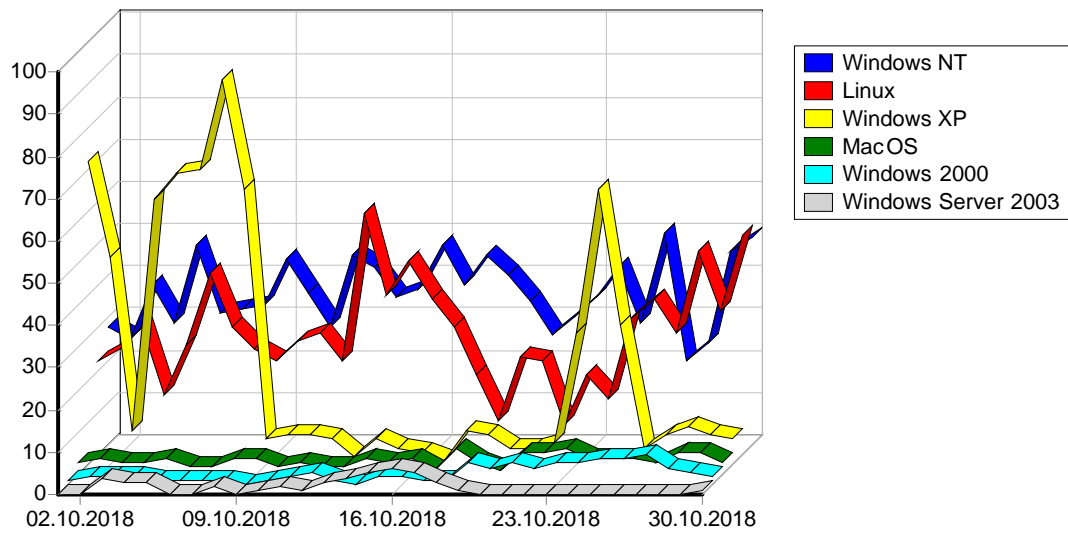

%
1		18,088	3,854	56.89%
2	Windows NT	8,346	1,085	16.01%
3	Linux	6,046	866	12.78%
4	Windows XP	1,824	719	10.61%
5	Mac OS	319	104	1.54%
6	Windows 2000	114	80	1.18%
7	Windows Server 2003	87	44	0.65%
8	Windows 98	19	12	0.18%
9	Windows Vista	1,176	10	0.15%
10	OpenBSD	1	1	0.01%
		36,020	6,775	100.00%