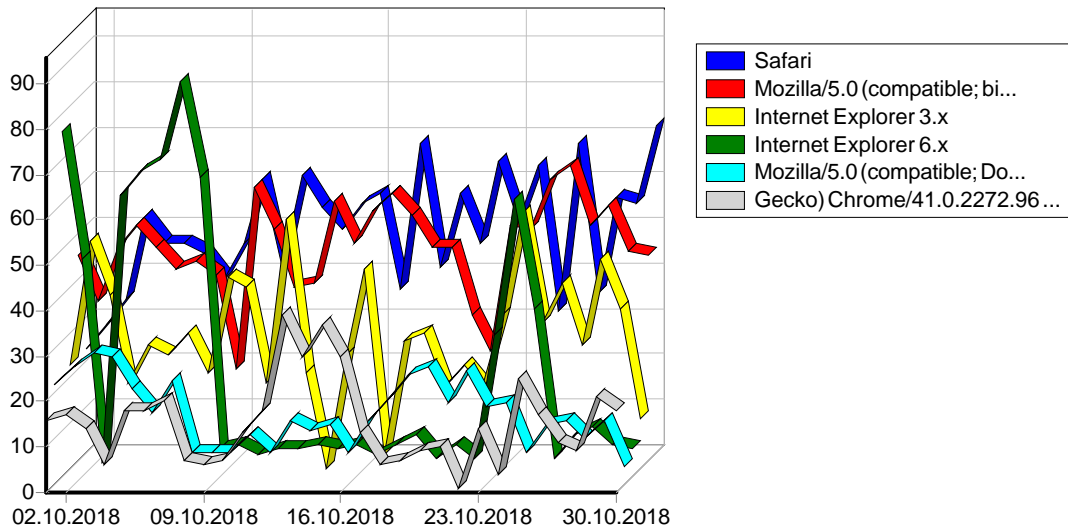

%
1	Safari	8,904	1,477	20.33%
2	Mozilla/5.0 (compatible; bingbot/2.0; +http://www.bing.com/bingbot.htm)	2,249	1,413	19.45%
3	Internet Explorer 3.x	881	881	12.13%
4	Internet Explorer 6.x	1,138	731	10.06%
5	Mozilla/5.0 (compatible; DotBot/1.1; http://www.opensiteexplorer.org/dotbot, help@moz.com)	3,723	473	6.51%
6	Gecko) Chrome/41.0.2272.96 Mobile Saf	747	461	6.35%
7	Firefox	2,706	291	4.01%
8	Mozilla/5.0 (compatible; MJ12bot/v1.4.8; http://mj12bot.com/)	5,294	141	1.94%
9		281	101	1.39%
10	Gecko) Version/11.0 Mobile/15E148 Safa	91	78	1.07%
11	Riddler (http://riddler.io/about)	473	77	1.06%
12	Gecko) BingPreview/1.0b	128	76	1.05%
13	Gecko)	76	76	1.05%