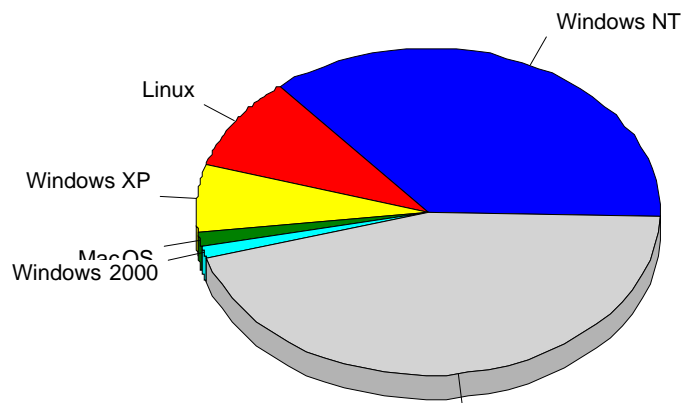

%
1		18,521	2,406	43.86%
2	Windows NT	16,610	2,006	36.57%
3	Linux	2,987	518	9.44%
4	Windows XP	1,859	363	6.62%
5	Mac OS	260	74	1.35%
6	Windows 2000	125	63	1.15%
7	Windows Vista	98	32	0.58%
8	Windows Server 2003	47	14	0.26%
9	Windows 95	15	5	0.09%
10	Windows ME	6	2	0.04%
11	HP Unix	1	1	0.02%
12	Sun OS	7	1	0.02%
13	Windows 98	1	1	0.02%
		40,537	5,486	100.00%