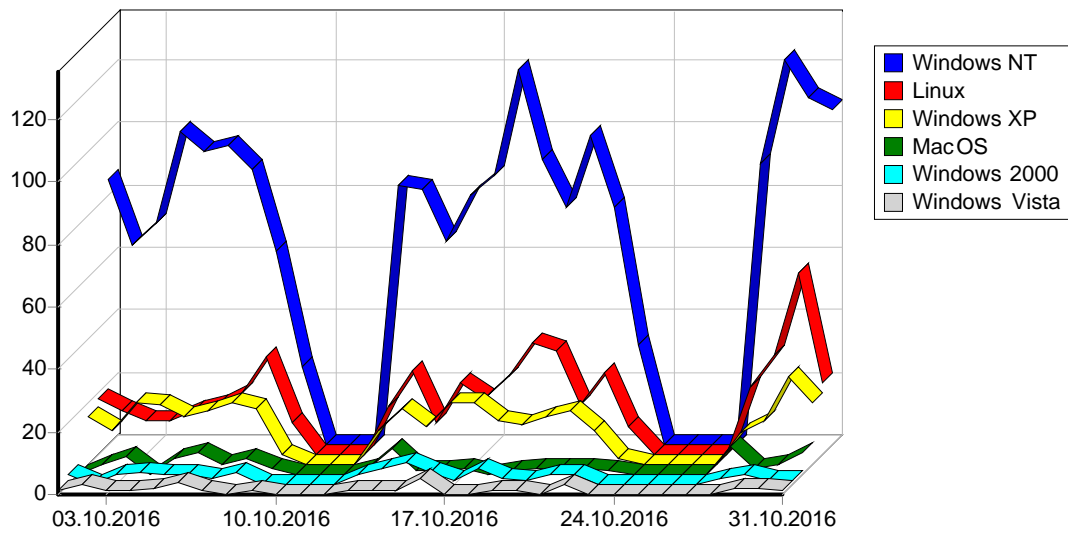

%
1		18,521	2,406	43.86%
2	Windows NT	16,610	2,006	36.57%
3	Linux	2,987	518	9.44%
4	Windows XP	1,859	363	6.62%
5	Mac OS	260	74	1.35%
6	Windows 2000	125	63	1.15%
7	Windows Vista	98	32	0.58%
8	Windows Server 2003	47	14	0.26%
9	Windows 95	15	5	0.09%
10	Windows ME	6	2	0.04%
11	HP Unix	1	1	0.02%
12	Sun OS	7	1	0.02%
13	Windows 98	1	1	0.02%
		40,537	5,486	100.00%