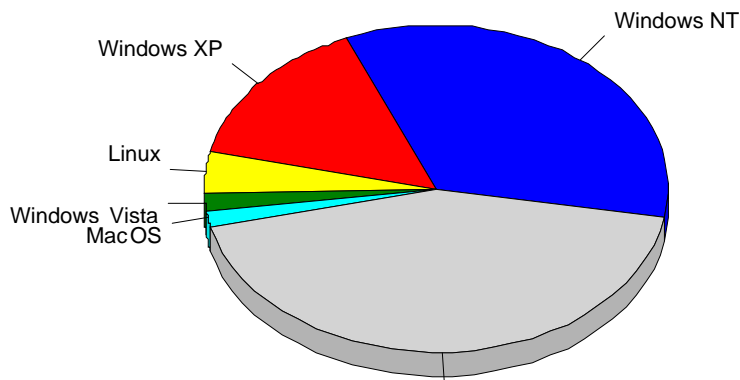

%
1		7,881	845	42.74%
2	Windows NT	4,895	674	34.09%
3	Windows XP	1,618	297	15.02%
4	Linux	529	81	4.10%
5	Windows Vista	67	35	1.77%
6	Mac OS	376	29	1.47%
7	Windows 2000	23	12	0.61%
8	Windows Server 2003	13	2	0.10%
9	Windows 95	6	1	0.05%
10	Windows ME	3	1	0.05%
11	Windows 3.x	3	0	0.00%
12	Windows 98	5	0	0.00%
		15,419	1,977	100.00%