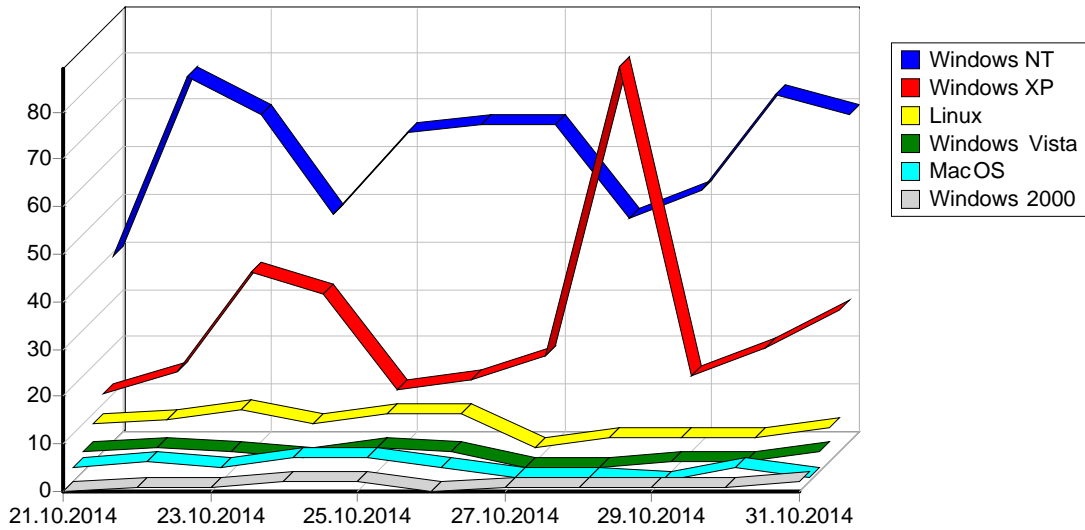

%
1		7,881	845	42.74%
2	Windows NT	4,895	674	34.09%
3	Windows XP	1,618	297	15.02%
4	Linux	529	81	4.10%
5	Windows Vista	67	35	1.77%
6	Mac OS	376	29	1.47%
7	Windows 2000	23	12	0.61%
8	Windows Server 2003	13	2	0.10%
9	Windows 95	6	1	0.05%
10	Windows ME	3	1	0.05%
11	Windows 3.x	3	0	0.00%
12	Windows 98	5	0	0.00%
		15,419	1,977	100.00%