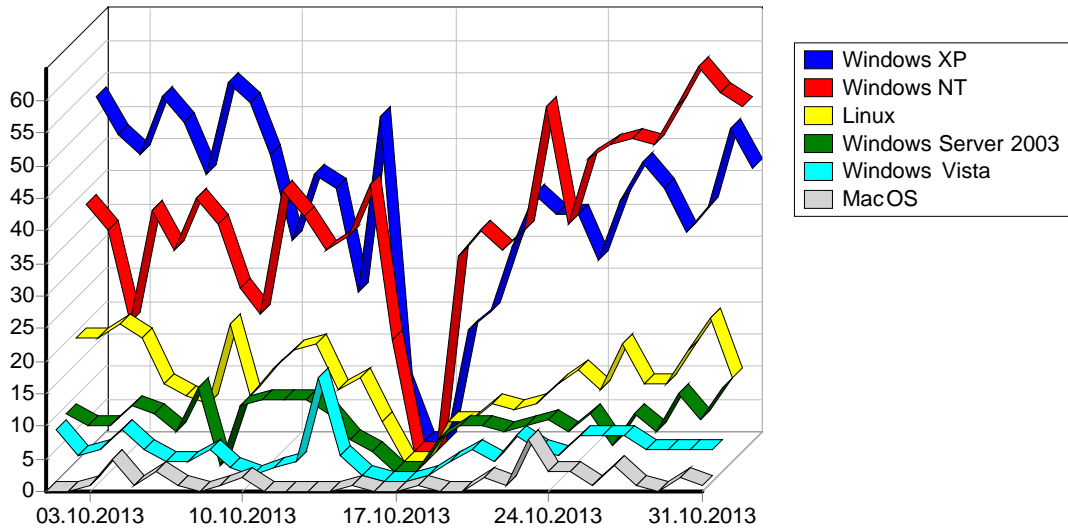

%
1		22,003	2,402	44.11%
2	Windows XP	9,577	1,111	20.40%
3	Windows NT	14,955	1,102	20.24%
4	Linux	1,212	388	7.12%
5	Windows Server 2003	872	229	4.20%
6	Windows Vista	1,962	139	2.55%
7	Mac OS	654	42	0.77%
8	Windows 2000	29	12	0.22%
9	Windows 98	9	9	0.17%
10	Sun OS	74	5	0.09%
11	Windows 95	6	5	0.09%
12	OS/2	1	1	0.02%
13	Windows ME	1	1	0.02%
		51,355	5,446	100.00%