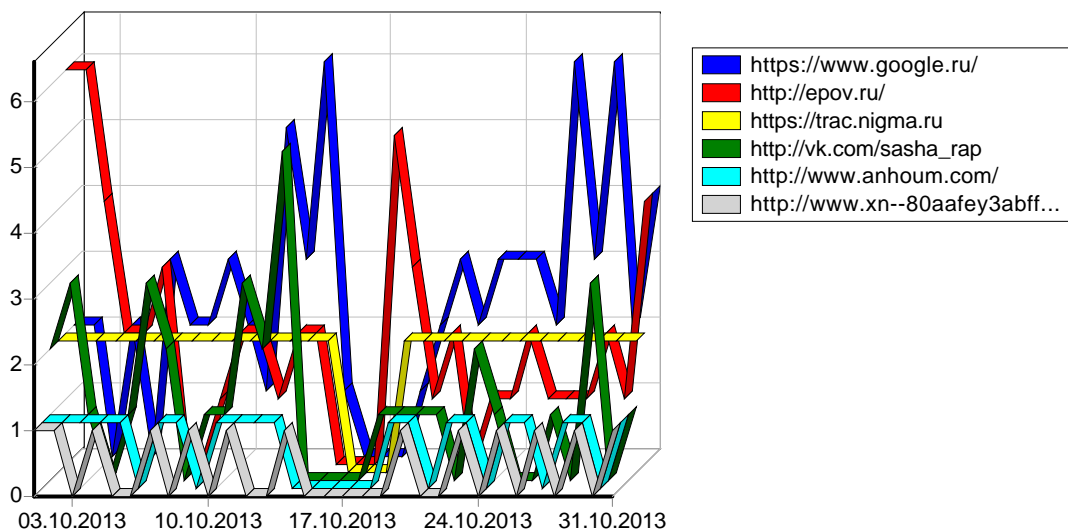

URL	
1		13,478
2	https://www.google.ru/	74
3	http://epov.ru/	58
4	https://trac.nigma.ru	56
5	http://vk.com/sasha_rap	36
6	http://www.anhoum.com/	20
7	http://www.xn--80aafey3abffuobf6n.xn--p1ai/	13
8	http://doska-vsem.ru/	10
9	http://www.tarifmetika.ru/	9
10	https://www.google.com.ua/	9
11	http://roskinozal.ru/	9
12	http://ru.wikipedia.org/wiki/ - , _ ... ° »_ ° ‡	9
13	http://cleaning-uborka.ru/	9
14	http://greenalco.ru/	7
15	http://education-cz.ru/	7
16	http://zalizyaka.livejournal.com/tag/ ° μ , , » μ	7