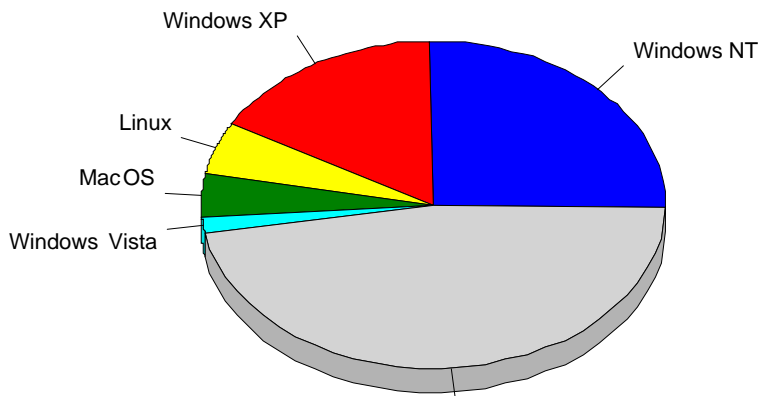

%
1		3,367	830	45.16%
2	Windows NT	4,210	470	25.57%
3	Windows XP	1,374	303	16.49%
4	Linux	349	95	5.17%
5	Mac OS	305	80	4.35%
6	Windows Vista	90	28	1.52%
7	Windows 2000	35	20	1.09%
8	Windows 95	28	10	0.54%
9	Windows ME	3	1	0.05%
10	Windows Server 2003	3	1	0.05%
		9,764	1,838	100.00%