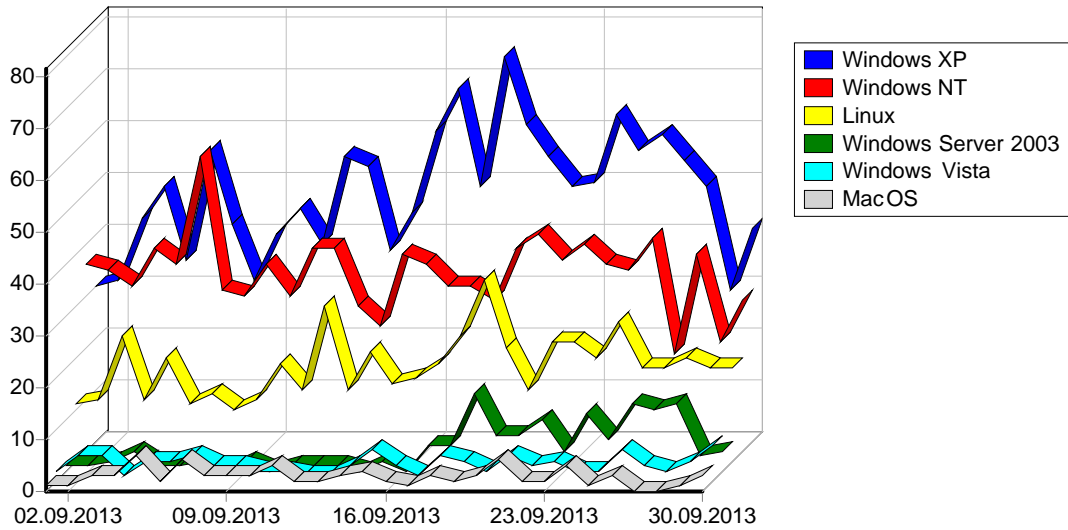

%
1		20,564	2,299	40.08%
2	Windows XP	6,754	1,446	25.21%
3	Windows NT	10,414	1,036	18.06%
4	Linux	1,376	553	9.64%
5	Windows Server 2003	420	134	2.34%
6	Windows Vista	710	100	1.74%
7	Mac OS	268	82	1.43%
8	Windows CE	165	43	0.75%
9	Windows 2000	424	18	0.31%
10	Windows 95	10	8	0.14%
11	Windows ME	7	5	0.09%
12	Windows 98	5	4	0.07%
13	OS/2	2	2	0.03%
14	Sun OS	2	2	0.03%
15	Windows 3.x	4	2	0.03%
16	IRIX	1	1	0.02%