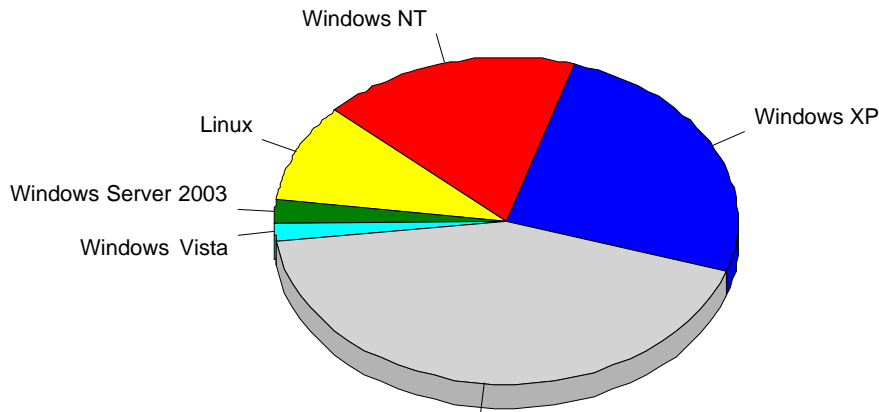

%
1		20,564	2,299	40.08%
2	Windows XP	6,754	1,446	25.21%
3	Windows NT	10,414	1,036	18.06%
4	Linux	1,376	553	9.64%
5	Windows Server 2003	420	134	2.34%
6	Windows Vista	710	100	1.74%
7	Mac OS	268	82	1.43%
8	Windows CE	165	43	0.75%
9	Windows 2000	424	18	0.31%
10	Windows 95	10	8	0.14%
11	Windows ME	7	5	0.09%
12	Windows 98	5	4	0.07%
13	OS/2	2	2	0.03%
14	Sun OS	2	2	0.03%
15	Windows 3.x	4	2	0.03%
16	IRIX	1	1	0.02%