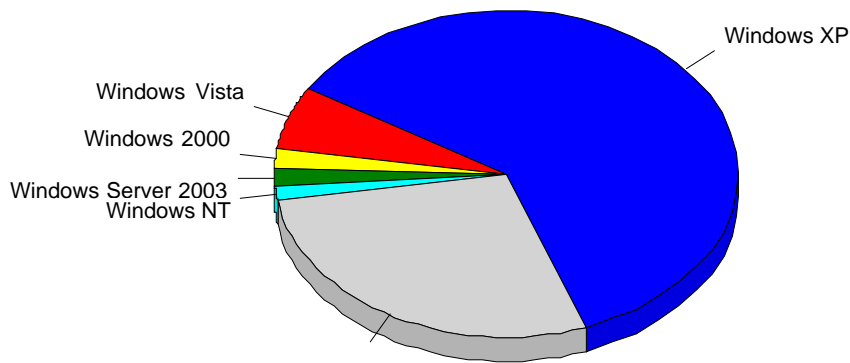

%
1	Windows XP	20,327	1,009	60.75%
2		3,683	423	25.47%
3	Windows Vista	3,121	103	6.20%
4	Windows 2000	188	32	1.93%
5	Windows Server 2003	5,433	31	1.87%
6	Windows NT	193	22	1.32%
7	Windows ME	24	18	1.08%
8	Windows 98	2,669	8	0.48%
9	Mac OS	32	4	0.24%
10	Linux	5	4	0.24%
11	Windows CE	10	4	0.24%
12	Windows 95	2	2	0.12%
13	Windows 3.x	3	1	0.06%
		35,690	1,661	100.00%