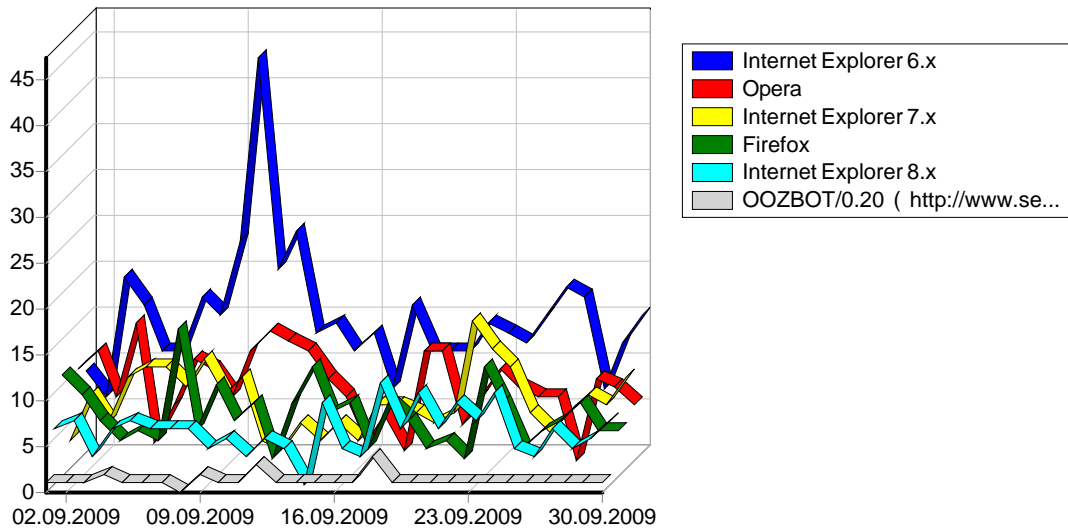

%
1	Internet Explorer 6.x	9,944	444	24.83%
2	Opera	5,166	245	13.70%
3	Internet Explorer 7.x	5,073	220	12.30%
4	Firefox	4,791	199	11.13%
5	Internet Explorer 8.x	4,255	172	9.62%
6	OOZBOT/0.20 (http://www.setooz.com/oozbot.html ; agentname at setooz dot com)	69	36	2.01%
7	sport.BROT AutoSearchSites	30	30	1.68%
8	searchsite.akvador allsite	30	30	1.68%
9	goods.BROT AutoSearchSites	30	30	1.68%
10	real.BROT AutoSearchSites	29	29	1.62%
11	veselo.BROT AutoSearchSites	29	29	1.62%
12	spravki.BROT AutoSearchSites	29	29	1.62%
13	events.BROT AutoSearchSites	28	28	1.57%