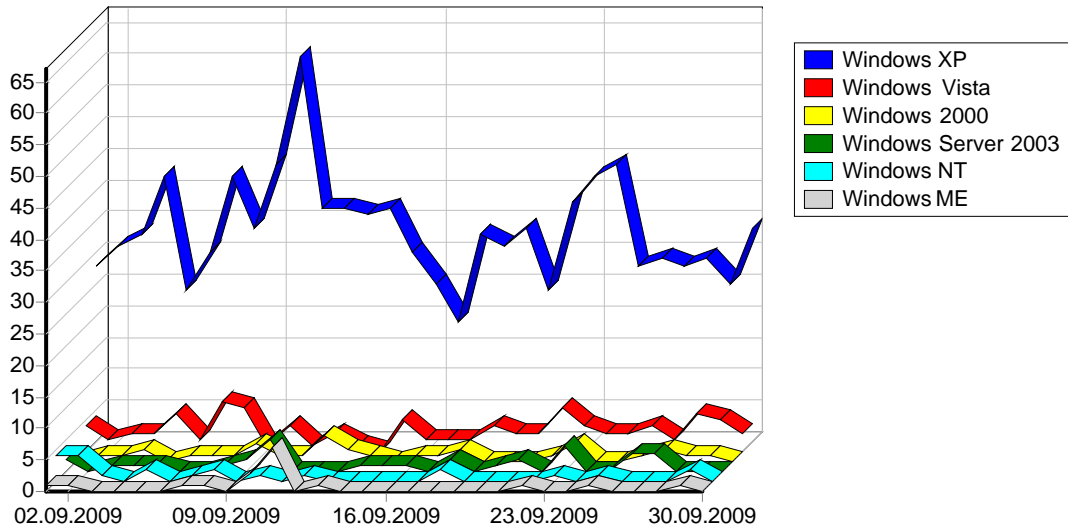

%
1	Windows XP	20,327	1,009	60.75%
2		3,683	423	25.47%
3	Windows Vista	3,121	103	6.20%
4	Windows 2000	188	32	1.93%
5	Windows Server 2003	5,433	31	1.87%
6	Windows NT	193	22	1.32%
7	Windows ME	24	18	1.08%
8	Windows 98	2,669	8	0.48%
9	Mac OS	32	4	0.24%
10	Linux	5	4	0.24%
11	Windows CE	10	4	0.24%
12	Windows 95	2	2	0.12%
13	Windows 3.x	3	1	0.06%
		35,690	1,661	100.00%