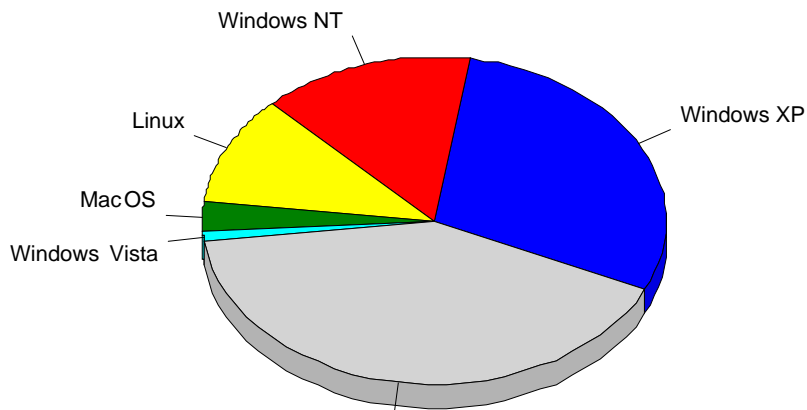

%
1		19,173	3,103	39.78%
2	Windows XP	4,115	2,297	29.45%
3	Windows NT	45,313	1,155	14.81%
4	Linux	4,550	835	10.71%
5	Mac OS	860	239	3.06%
6	Windows Vista	198	81	1.04%
7	Windows 2000	124	75	0.96%
8	Windows Server 2003	18	10	0.13%
9	Windows 95	4	2	0.03%
10	Windows 98	3	2	0.03%
11	Sun OS	1	1	0.01%
		74,359	7,800	100.00%