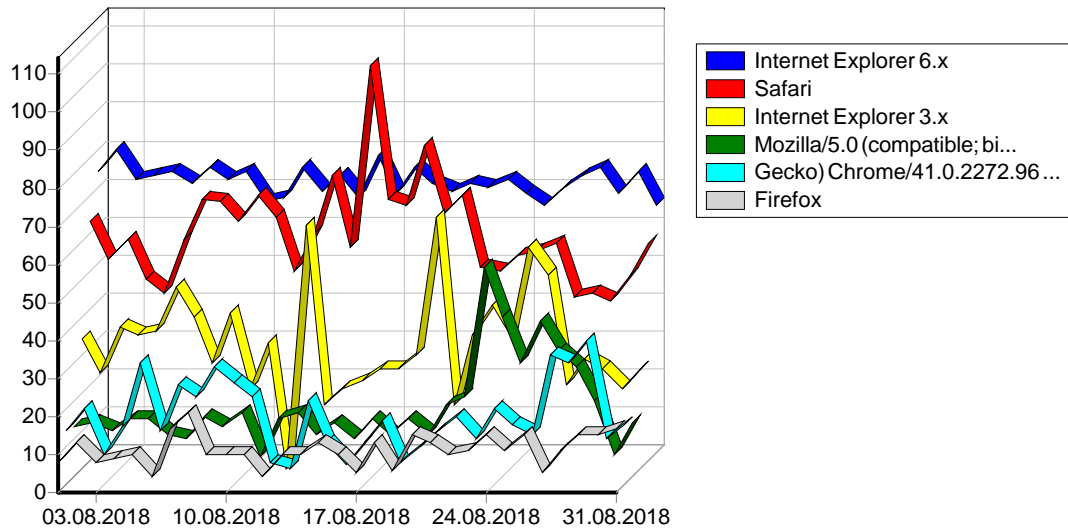

%
1	Internet Explorer 6.x	3,272	2,214	26.58%
2	Safari	15,449	1,859	22.32%
3	Internet Explorer 3.x	1,014	1,014	12.17%
4	Mozilla/5.0 (compatible; bingbot/2.0; +http://www.bing.com/bingbot.htm)	1,025	570	6.84%
5	Gecko) Chrome/41.0.2272.96 Mobile Saf	996	550	6.60%
6	Firefox	2,374	344	4.13%
7	Mozilla/5.0 (compatible; DotBot/1.1; http://www.opensiteexplorer.org/dotbot, help@moz.com)	3,646	251	3.01%
8	Gecko)	164	162	1.95%
9	Gecko) Version/11.0 Mobile/15A372 Sa	146	144	1.73%
10	Mozilla/5.0 (compatible; MJ12bot/v1.4.8; http://mj12bot.com/)	2,669	95	1.14%
11	Gecko) BingPreview/1.0b	209	89	1.07%
12	Internet Explorer 7.x	142	77	0.92%
13	Gecko) Chrome/67.0.3396.103 YaBrowser/18.7.0.2695 Yowser/2.5 Safar	518	65	0.78%