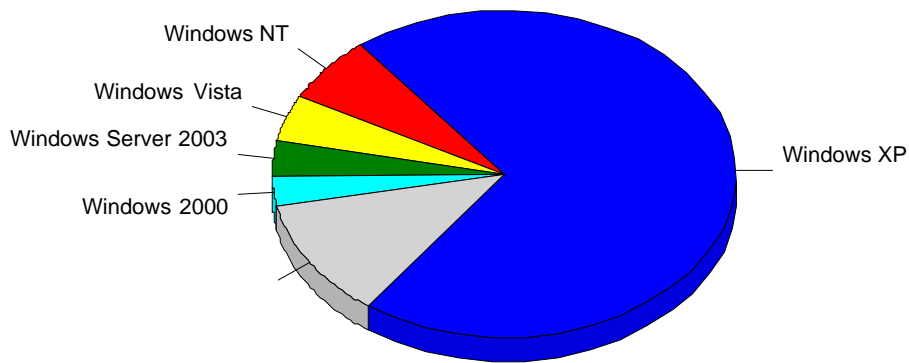

%
1	Windows XP	19,164	1,330	70.74%
2		4,164	148	7.87%
3	Windows NT	3,045	121	6.44%
4	Windows Vista	4,872	86	4.57%
5	Windows Server 2003	261	66	3.51%
6	Windows 2000	241	56	2.98%
7	FreeBSD	272	20	1.06%
8	Windows ME	31	18	0.96%
9	Linux	59	16	0.85%
10	Windows 98	39	8	0.43%
11	Windows 95	14	5	0.27%
12	Windows CE	4	3	0.16%
13	Mac OS	16	2	0.11%
14	Sun OS	15	1	0.05%
		32,197	1,880	100.00%