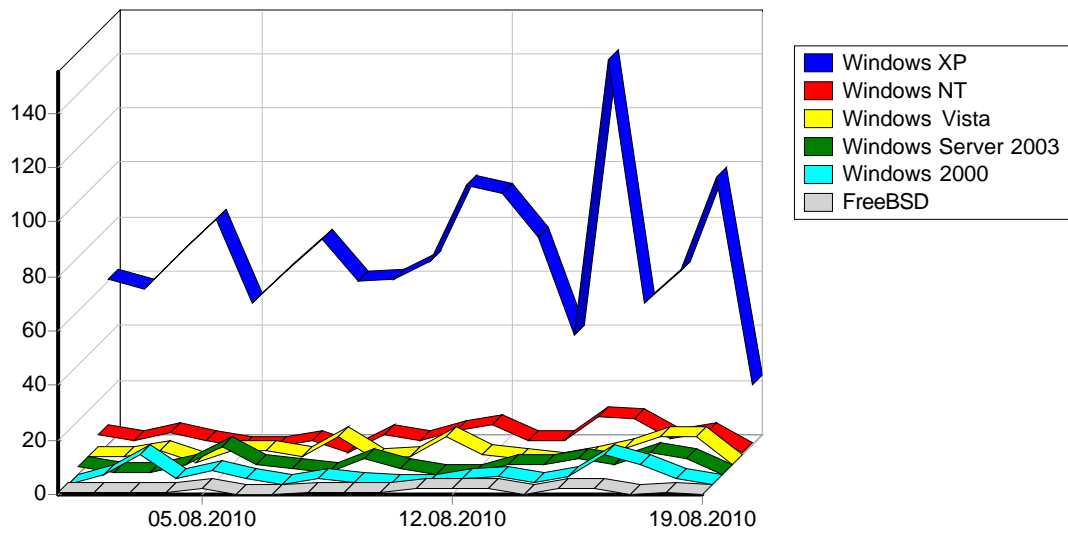

%
1	Windows XP	19,164	1,330	70.74%
2		4,164	148	7.87%
3	Windows NT	3,045	121	6.44%
4	Windows Vista	4,872	86	4.57%
5	Windows Server 2003	261	66	3.51%
6	Windows 2000	241	56	2.98%
7	FreeBSD	272	20	1.06%
8	Windows ME	31	18	0.96%
9	Linux	59	16	0.85%
10	Windows 98	39	8	0.43%
11	Windows 95	14	5	0.27%
12	Windows CE	4	3	0.16%
13	Mac OS	16	2	0.11%
14	Sun OS	15	1	0.05%
		32,197	1,880	100.00%