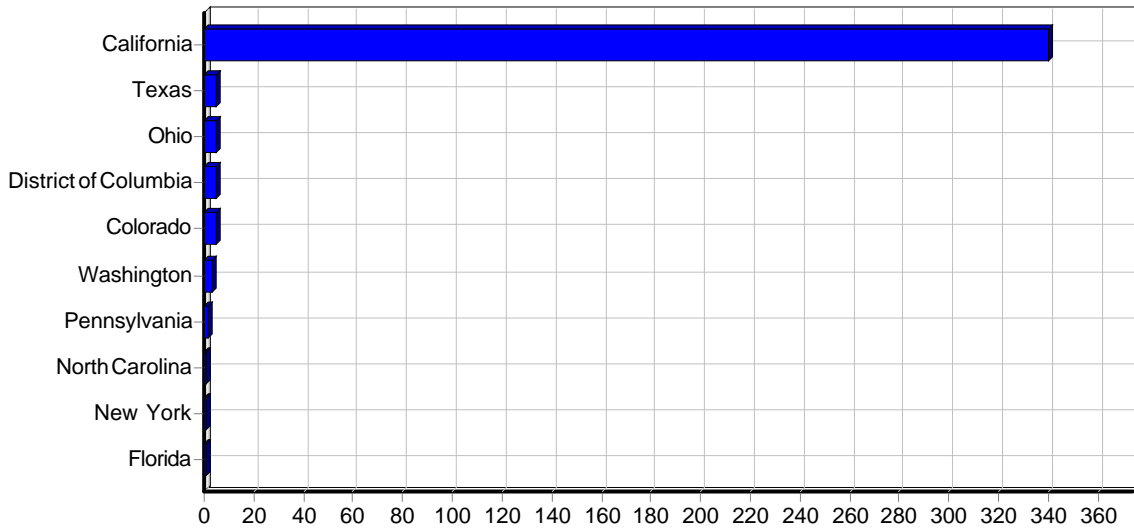

( )
1	California	1,580	340	30,023
2	Texas	28	5	1,246
3	Ohio	46	5	1,947
4	District of Columbia	5	5	15
5	Colorado	27	5	625
6	Washington	20	3	208
7	Pennsylvania	17	2	190
8	North Carolina	16	1	186
9	New York	59	1	1,747
10	Florida	1	1	7
11	Arizona	1	1	10
12	Georgia	1	1	0
13	Indiana	16	1	187
14	Illinois	2	1	0
		1,819	372	36,397

				( )
1	Moscow,	8,112	390	165,923
2	Mountain View, California,	1,546	329	28,836
3	Sollentuna,	155	116	1,549
4	Beijing,	134	44	5,830
5	Krasnoyarsk,	845	38	20,532
6	London,	104	37	661
7	Erfurt,	43	25	1,165
8	Novosibirsk,	1,884	24	39,010
9	Kiev,	19	19	204
10	Stockholm,	33	15	963
11	Guangzhou,	12	12	128
12	Jinan,	470	12	19,945