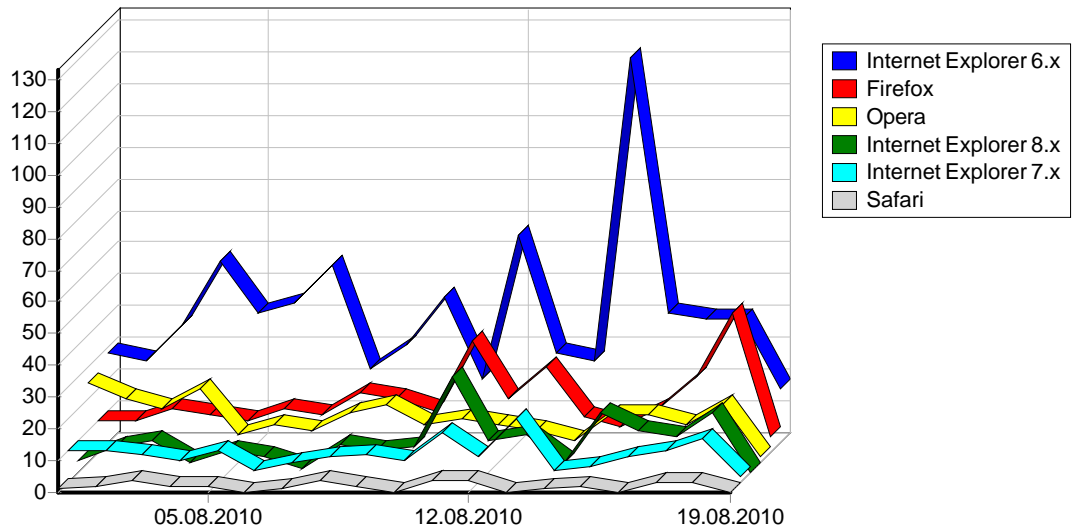

%
1	Internet Explorer 6.x	4,645	785	40.11%
2	Firefox	6,990	316	16.15%
3	Opera	3,946	267	13.64%
4	Internet Explorer 8.x	5,946	179	9.15%
5	Internet Explorer 7.x	5,843	167	8.53%
6	Safari	664	35	1.79%
7	Internet Explorer 5.x	63	33	1.69%
8	Mozilla 5.0/NHUUH 5.73	65	32	1.64%
9	Netscape 5.x	61	24	1.23%
10	searchsite.akvador allsite	19	19	0.97%
11	Microsoft Office Protocol Discovery	24	16	0.82%
12	Microsoft Data Access Internet Publishing Provider Protocol Discovery	44	8	0.41%
13	Microsoft Office Existence Discovery	13	7	0.36%
14		522	7	0.36%