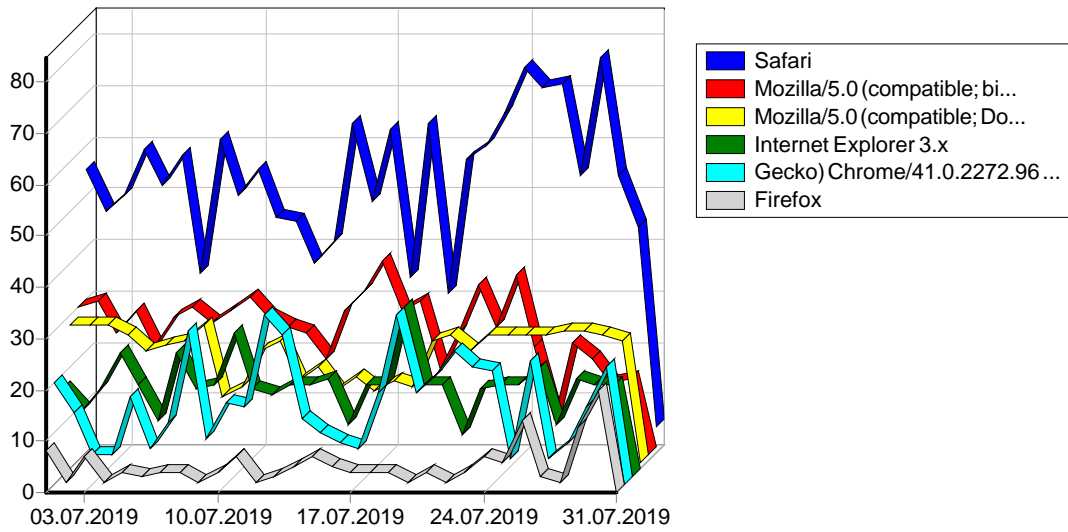

%
1	Safari	10,465	1,631	31.04%
2	Mozilla/5.0 (compatible; bingbot/2.0; +http://www.bing.com/bingbot.htm)	959	787	14.98%
3	Mozilla/5.0 (compatible; DotBot/1.1; http://www.opensiteexplorer.org/dotbot, help@moz.com)	2,049	690	13.13%
4	Internet Explorer 3.x	550	537	10.22%
5	Gecko) Chrome/41.0.2272.96 Mobile Saf	779	493	9.38%
6	Firefox	759	158	3.01%
7	Internet Explorer 5.x	263	85	1.62%
8	Mozilla/5.0 (compatible; MJ12bot/v1.4.8; http://mj12bot.com/)	1,225	79	1.50%
9	Internet Explorer 6.x	229	74	1.41%
10	Gecko) Version/12.1.1 Mobile/15E148	470	43	0.82%
11	Gecko) BingPreview/1.0b	54	41	0.78%
12	Internet Explorer 9.x	108	38	0.72%
13	Go-http-client/1.1	39	37	0.70%