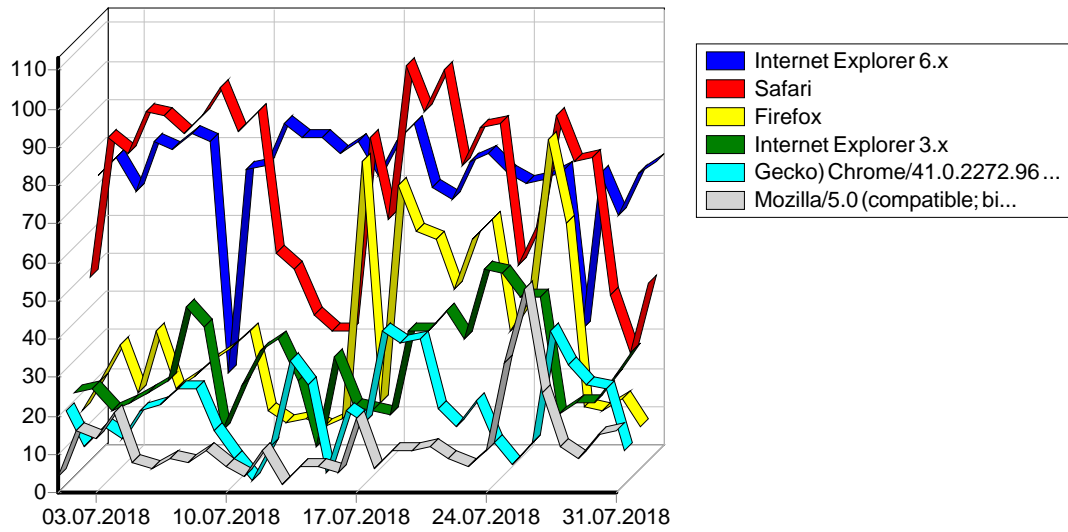

%
1	Internet Explorer 6.x	4,114	2,252	24.21%
2	Safari	18,273	2,223	23.90%
3	Firefox	3,955	1,084	11.65%
4	Internet Explorer 3.x	900	900	9.67%
5	Gecko) Chrome/41.0.2272.96 Mobile Saf	1,283	604	6.49%
6	Mozilla/5.0 (compatible; bingbot/2.0; +http://www.bing.com/bingbot.htm)	654	391	4.20%
7	Gecko)	173	169	1.82%
8	Gecko) Version/11.0 Mobile/15A372 Sa	173	169	1.82%
9	Mozilla/5.0 (compatible; MJ12bot/v1.4.8; http://mj12bot.com/)	9,677	151	1.62%
10	Gecko) BingPreview/1.0b	148	75	0.81%
11	Gecko) Chrome/66.0.3359.181 YaBrowser/18.6.1.770 Yowser/2.	2,134	63	0.68%
12	Internet Explorer 5.x	84	60	0.64%
13	Gecko) Chrome/66.0.3359.181 YaBrowser/18.6.0.2255 Yowser/2	325	54	0.58%
14	Netscape 5.x	73	49	0.53%