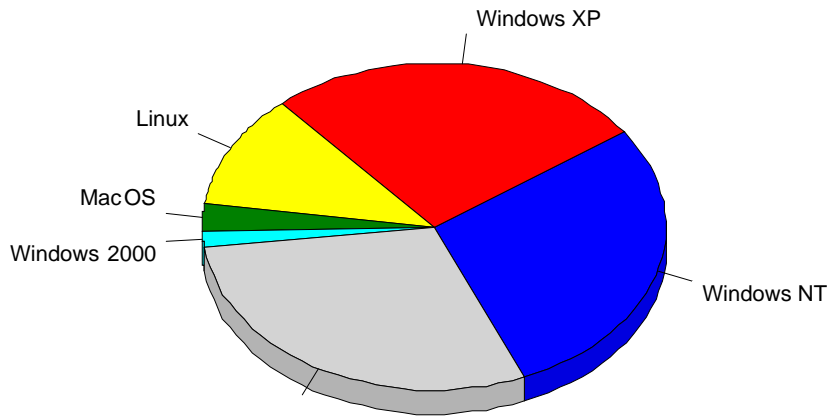

%
1	Windows NT	61,117	2,436	28.37%
2		23,091	2,357	27.45%
3	Windows XP	4,956	2,290	26.67%
4	Linux	5,276	966	11.25%
5	Mac OS	521	229	2.67%
6	Windows 2000	292	149	1.74%
7	Windows Server 2003	194	85	0.99%
8	Windows Vista	145	61	0.71%
9	Windows ME	16	6	0.07%
10	Windows 98	11	4	0.05%
11	Windows 95	5	2	0.02%
12	Windows 3.x	3	1	0.01%
13	OpenBSD	1	0	0.00%
		95,628	8,586	100.00%