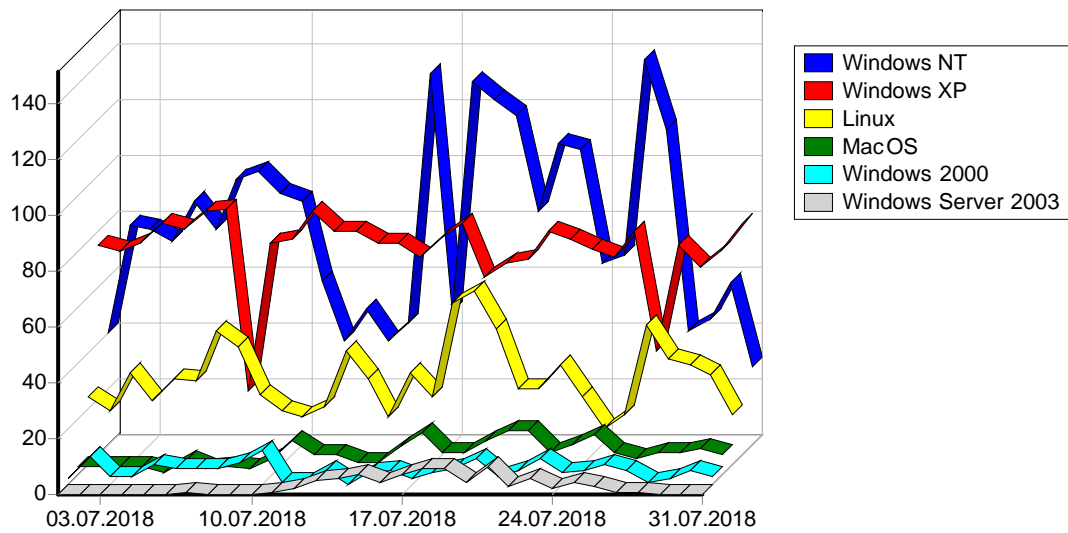

%
1	Windows NT	61,117	2,436	28.37%
2		23,091	2,357	27.45%
3	Windows XP	4,956	2,290	26.67%
4	Linux	5,276	966	11.25%
5	Mac OS	521	229	2.67%
6	Windows 2000	292	149	1.74%
7	Windows Server 2003	194	85	0.99%
8	Windows Vista	145	61	0.71%
9	Windows ME	16	6	0.07%
10	Windows 98	11	4	0.05%
11	Windows 95	5	2	0.02%
12	Windows 3.x	3	1	0.01%
13	OpenBSD	1	0	0.00%
		95,628	8,586	100.00%