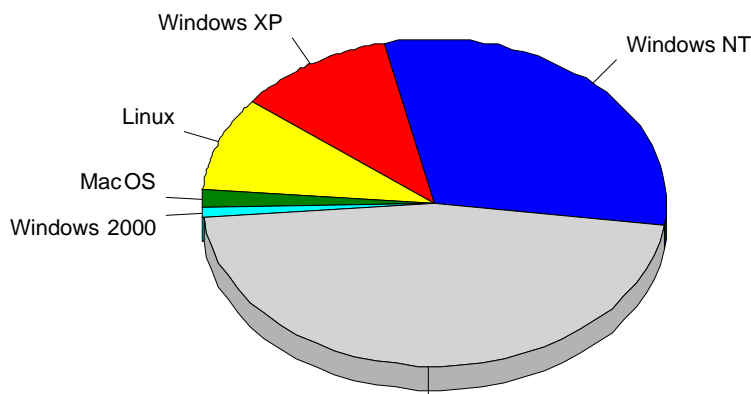

%
1		30,817	2,702	44.93%
2	Windows NT	33,973	1,848	30.73%
3	Windows XP	3,387	653	10.86%
4	Linux	3,497	561	9.33%
5	Mac OS	569	108	1.80%
6	Windows 2000	113	61	1.01%
7	Windows Vista	97	43	0.71%
8	Windows Server 2003	3,561	10	0.17%
9	Windows ME	24	9	0.15%
10	Windows 98	14	7	0.12%
11	BeOS	2	2	0.03%
12	OpenBSD	2	2	0.03%
13	Sun OS	2	2	0.03%
14	Windows 95	20	2	0.03%
15	Windows CE	3	2	0.03%
16	FreeBSD	2	2	0.03%