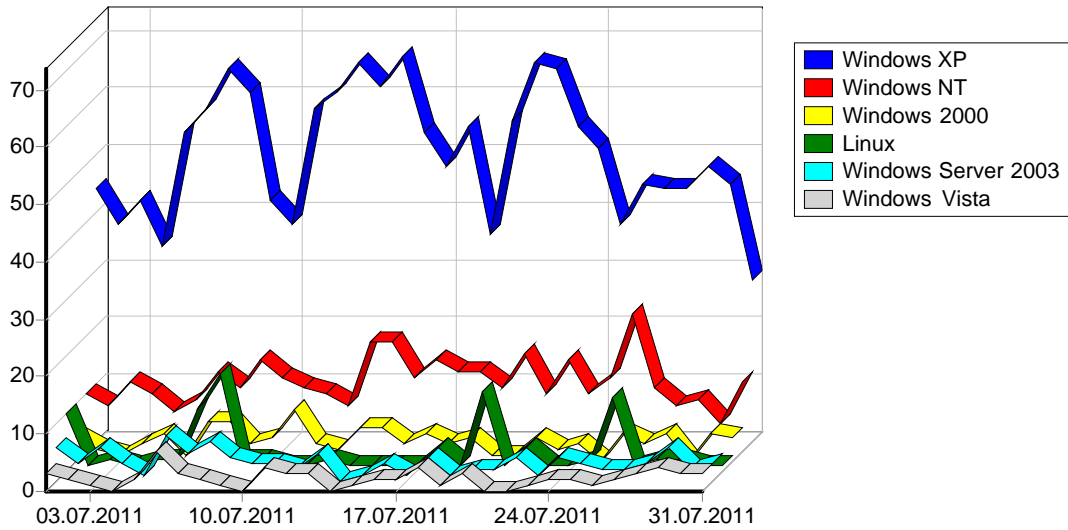

%
1	Windows XP	25,269	1,568	45.52%
2		7,424	1,008	29.26%
3	Windows NT	8,236	380	11.03%
4	Windows 2000	316	111	3.22%
5	Linux	485	106	3.08%
6	Windows Server 2003	329	100	2.90%
7	Windows Vista	1,723	65	1.89%
8	Windows ME	62	28	0.81%
9	Windows 98	47	23	0.67%
10	Windows 95	79	22	0.64%
11	Mac OS	292	10	0.29%
12	Windows 3.x	30	9	0.26%
13	Windows CE	32	6	0.17%
14	Sun OS	31	6	0.17%
15	Windows Win32s	3	3	0.09%
		44,358	3,445	100.00%