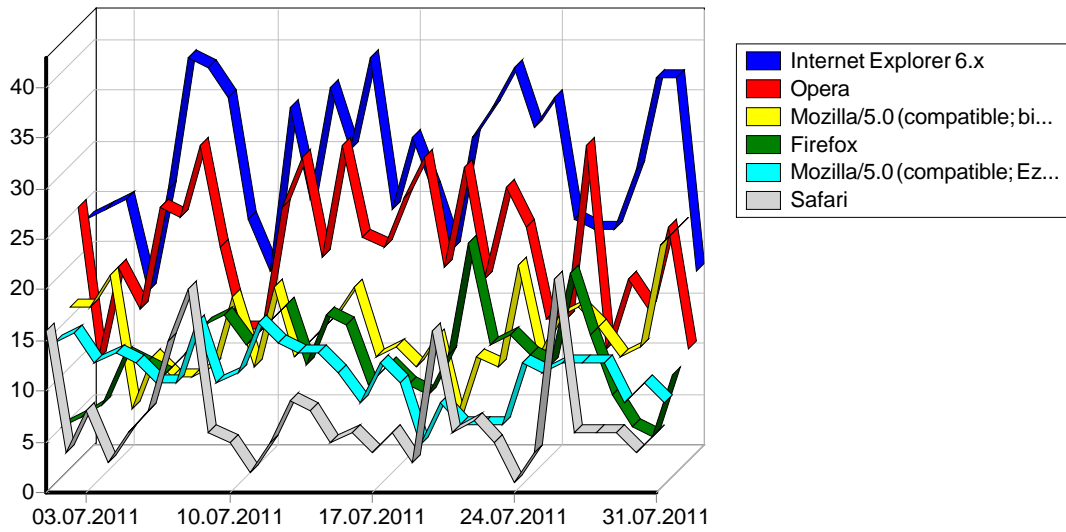

%
1	Internet Explorer 6.x	9,663	889	23.66%
2	Opera	9,220	654	17.40%
3	Mozilla/5.0 (compatible; bingbot/2.0; +http://www.bing.com/bingbot.htm)	773	415	11.04%
4	Firefox	8,223	364	9.69%
5	Mozilla/5.0 (compatible; Ezooms/1.0; ezooms.bot@gmail.com)	646	335	8.91%
6	Safari	3,888	227	6.04%
7	Internet Explorer 7.x	1,185	192	5.11%
8	Internet Explorer 8.x	3,858	179	4.76%
9	Internet Explorer 5.x	227	136	3.62%
10	Mozilla/5.0 (compatible; MJ12bot/v1.4.0; http://www.majestic12.co.uk/bot.php?+)	159	31	0.82%
11	searchsite.akvador allsite	31	31	0.82%
12	Internet Explorer 9.x	1,737	30	0.80%
13		973	29	0.77%
14	Internet Explorer 2.x	43	28	0.75%