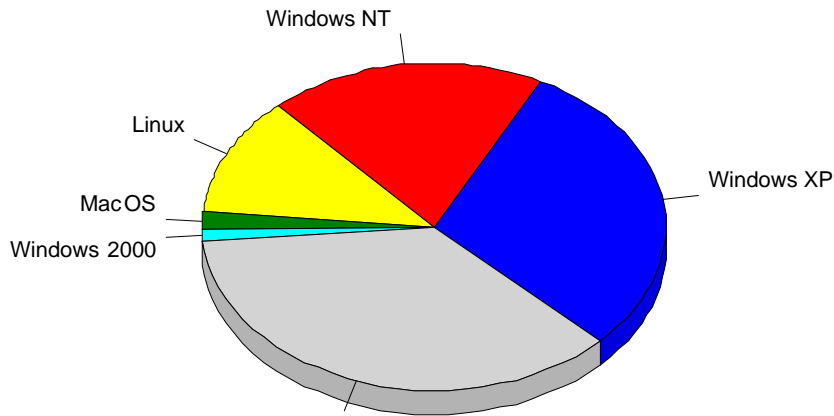

%
1		15,986	2,623	35.23%
2	Windows XP	4,529	2,204	29.60%
3	Windows NT	39,512	1,443	19.38%
4	Linux	5,130	873	11.72%
5	Mac OS	619	137	1.84%
6	Windows 2000	135	77	1.03%
7	Windows Server 2003	137	46	0.62%
8	Windows Vista	108	35	0.47%
9	Windows ME	20	7	0.09%
10	Windows 95	2	1	0.01%
11	FreeBSD	1	0	0.00%
		66,179	7,446	100.00%