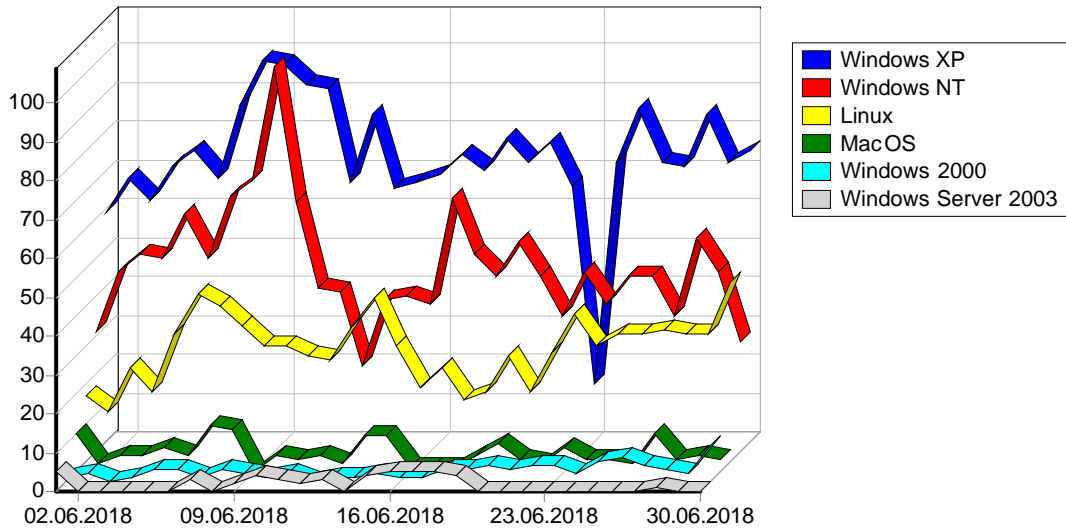

%
1		15,986	2,623	35.23%
2	Windows XP	4,529	2,204	29.60%
3	Windows NT	39,512	1,443	19.38%
4	Linux	5,130	873	11.72%
5	Mac OS	619	137	1.84%
6	Windows 2000	135	77	1.03%
7	Windows Server 2003	137	46	0.62%
8	Windows Vista	108	35	0.47%
9	Windows ME	20	7	0.09%
10	Windows 95	2	1	0.01%
11	FreeBSD	1	0	0.00%
		66,179	7,446	100.00%