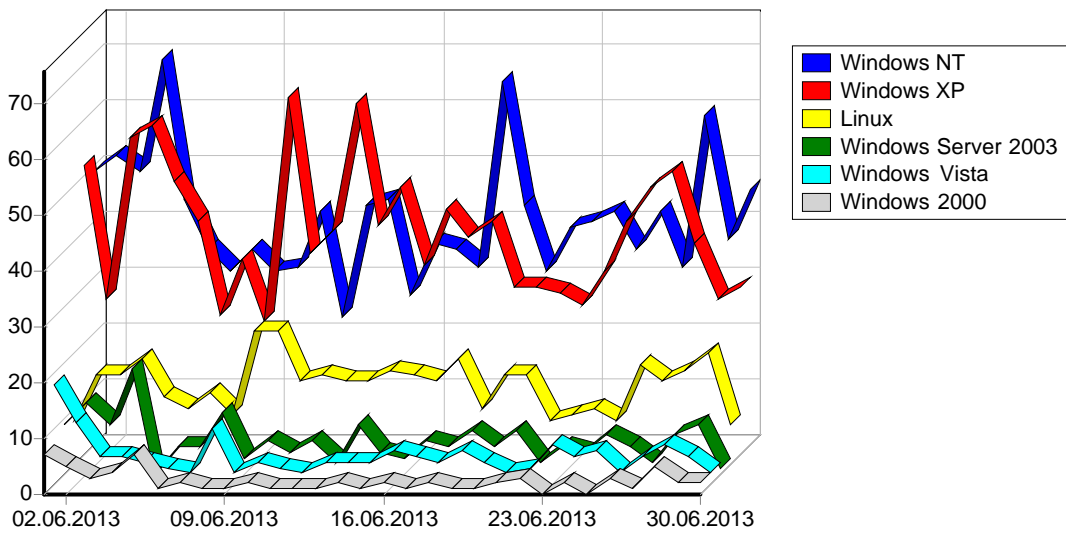

%
1		16,571	2,445	42.50%
2	Windows NT	18,862	1,220	21.21%
3	Windows XP	17,143	1,208	21.00%
4	Linux	3,033	433	7.53%
5	Windows Server 2003	632	182	3.16%
6	Windows Vista	2,114	150	2.61%
7	Windows 2000	437	66	1.15%
8	Mac OS	172	35	0.61%
9	Windows ME	9	6	0.10%
10	Windows 98	300	3	0.05%
11	OS/2	16	2	0.03%
12	FreeBSD	3,809	1	0.02%
13	Windows 3.x	2	1	0.02%
14	Windows 95	1	1	0.02%
		63,101	5,753	100.00%