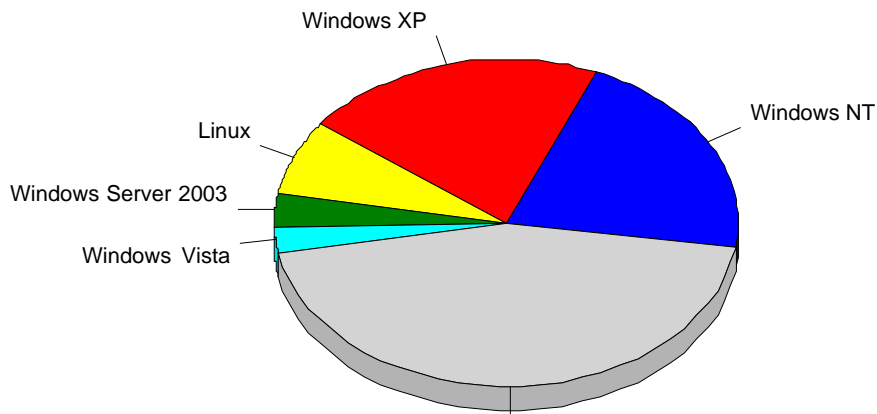

%
1		16,571	2,445	42.50%
2	Windows NT	18,862	1,220	21.21%
3	Windows XP	17,143	1,208	21.00%
4	Linux	3,033	433	7.53%
5	Windows Server 2003	632	182	3.16%
6	Windows Vista	2,114	150	2.61%
7	Windows 2000	437	66	1.15%
8	Mac OS	172	35	0.61%
9	Windows ME	9	6	0.10%
10	Windows 98	300	3	0.05%
11	OS/2	16	2	0.03%
12	FreeBSD	3,809	1	0.02%
13	Windows 3.x	2	1	0.02%
14	Windows 95	1	1	0.02%
		63,101	5,753	100.00%