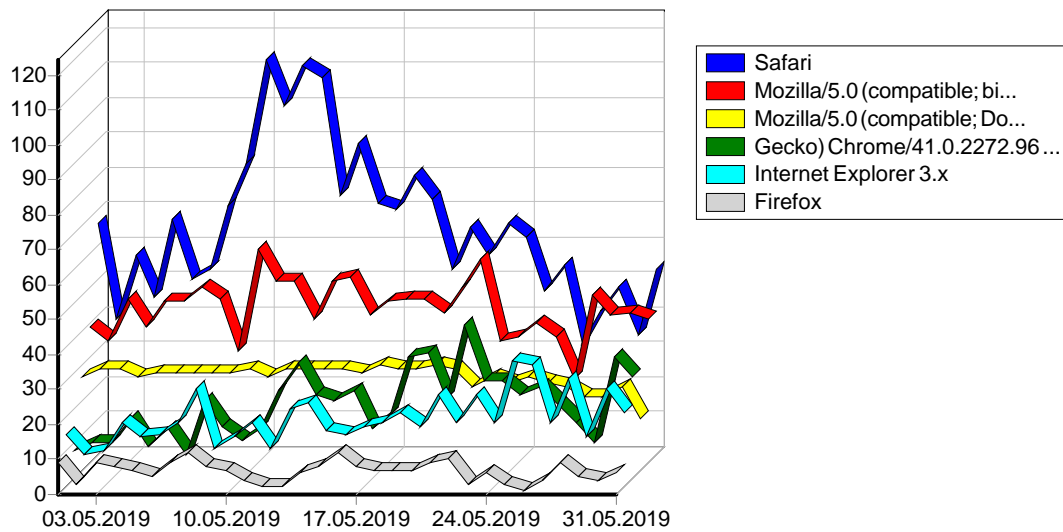

%
1	Safari	12,154	2,033	28.43%
2	Mozilla/5.0 (compatible; bingbot/2.0; +http://www.bing.com/bingbot.htm)	1,969	1,370	19.16%
3	Mozilla/5.0 (compatible; DotBot/1.1; http://www.opensiteexplorer.org/dotbot, help@moz.com)	1,840	832	11.63%
4	Gecko) Chrome/41.0.2272.96 Mobile Saf	925	653	9.13%
5	Internet Explorer 3.x	602	602	8.42%
6	Firefox	1,015	200	2.80%
7	Mozilla/5.0 (compatible; MJ12bot/v1.4.8; http://mj12bot.com/)	8,369	127	1.78%
8	Gecko) Version/12.1 Mobile/15E148 Safa	834	122	1.71%
9	Gecko) Version/12.0 Mobile/15E148 Sa	141	105	1.47%
10	Opera	264	70	0.98%
11	Go-http-client/1.1	74	69	0.96%
12	Gecko) Chrome/73.0.3683.86 YaBrowser/19.4.0.2397 Yowser/2.	147	54	0.76%
13	Internet Explorer 6.x	130	47	0.66%