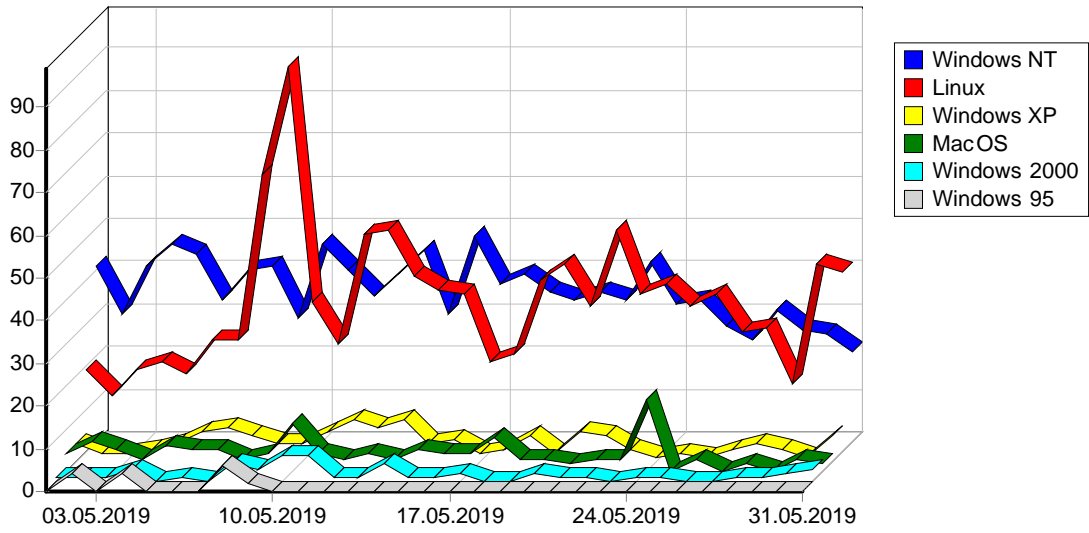

%
1		21,346	4,173	62.16%
2	Windows NT	7,469	1,100	16.39%
3	Linux	5,445	1,096	16.33%
4	Windows XP	1,109	138	2.06%
5	Mac OS	312	129	1.92%
6	Windows 2000	76	49	0.73%
7	Windows 95	54	16	0.24%
8	Windows Vista	15	10	0.15%
9	Windows ME	1	1	0.01%
10	Windows Server 2003	6	1	0.01%
		35,833	6,713	100.00%