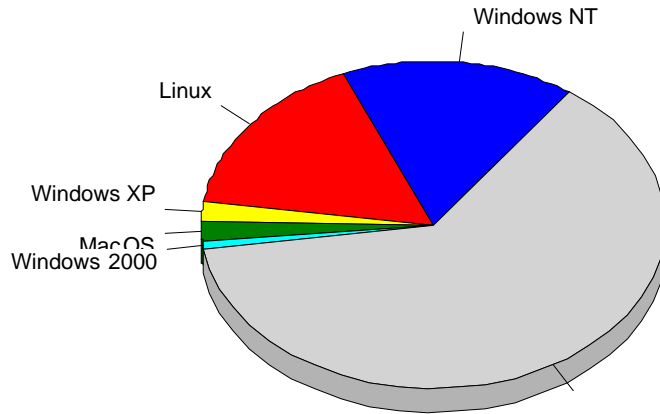

%
1		21,346	4,173	62.16%
2	Windows NT	7,469	1,100	16.39%
3	Linux	5,445	1,096	16.33%
4	Windows XP	1,109	138	2.06%
5	Mac OS	312	129	1.92%
6	Windows 2000	76	49	0.73%
7	Windows 95	54	16	0.24%
8	Windows Vista	15	10	0.15%
9	Windows ME	1	1	0.01%
10	Windows Server 2003	6	1	0.01%
		35,833	6,713	100.00%