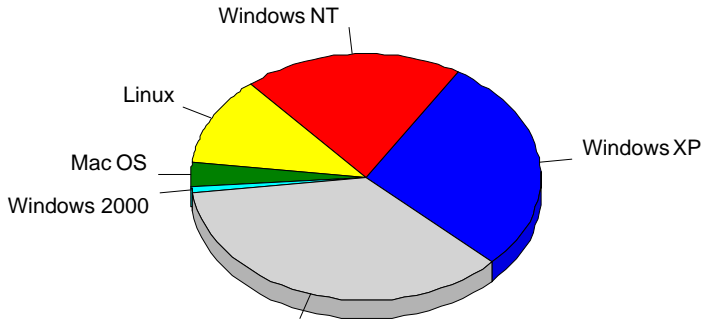

%
1		23,938	2,772	35.26%
2	Windows XP	3,834	2,238	28.47%
3	Windows NT	31,404	1,581	20.11%
4	Linux	6,268	915	11.64%
5	Mac OS	444	260	3.31%
6	Windows 2000	143	51	0.65%
7	Windows Vista	85	23	0.29%
8	Windows Server 2003	65	13	0.17%
9	Windows ME	5	3	0.04%
10	Windows 95	8	2	0.03%
11	Windows 98	4	2	0.03%
12	Windows CE	7	1	0.01%
13	Sun OS	1	0	0.00%
		66,206	7,861	100.00%