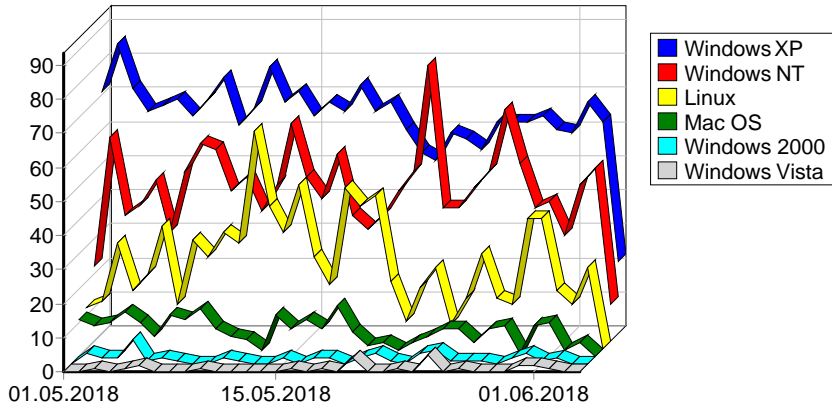

%
1		23,938	2,772	35.26%
2	Windows XP	3,834	2,238	28.47%
3	Windows NT	31,404	1,581	20.11%
4	Linux	6,268	915	11.64%
5	Mac OS	444	260	3.31%
6	Windows 2000	143	51	0.65%
7	Windows Vista	85	23	0.29%
8	Windows Server 2003	65	13	0.17%
9	Windows ME	5	3	0.04%
10	Windows 95	8	2	0.03%
11	Windows 98	4	2	0.03%
12	Windows CE	7	1	0.01%
13	Sun OS	1	0	0.00%
		66,206	7,861	100.00%