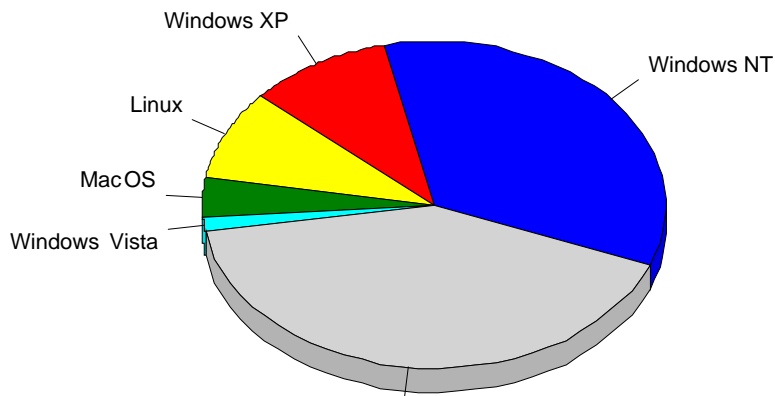

%
1		36,700	2,728	39.89%
2	Windows NT	41,385	2,368	34.62%
3	Windows XP	2,924	676	9.88%
4	Linux	4,905	615	8.99%
5	Mac OS	1,178	263	3.85%
6	Windows Vista	318	96	1.40%
7	Windows 2000	1,361	62	0.91%
8	Windows Server 2003	18	8	0.12%
9	Windows 98	10	6	0.09%
10	Windows 95	12	6	0.09%
11	Sun OS	4	3	0.04%
12	Windows CE	4	3	0.04%
13	FreeBSD	2	2	0.03%
14	HP Unix	2	2	0.03%
15	Windows ME	3	1	0.01%
		88,826	6,839	100.00%