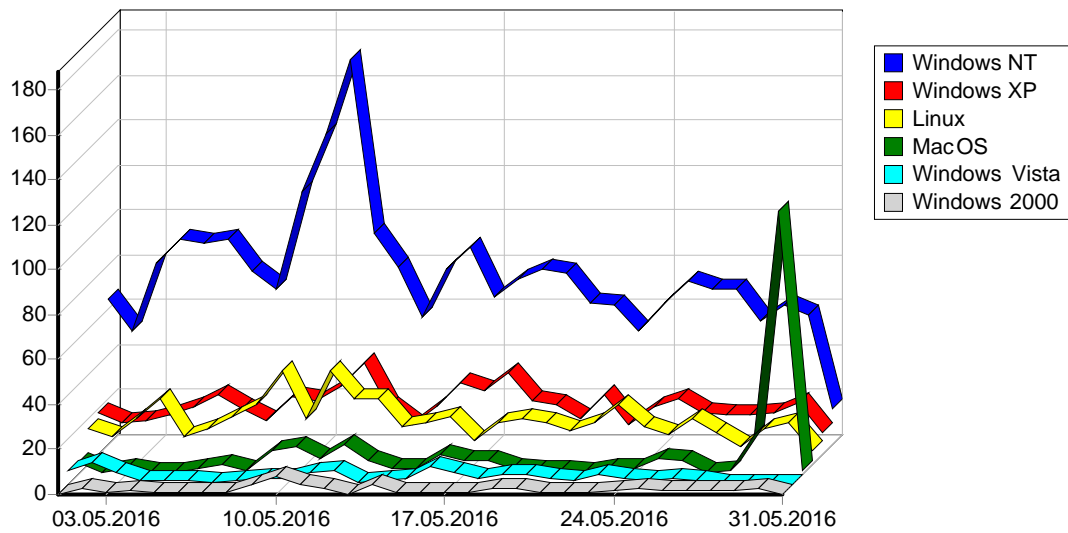

%
1		36,700	2,728	39.89%
2	Windows NT	41,385	2,368	34.62%
3	Windows XP	2,924	676	9.88%
4	Linux	4,905	615	8.99%
5	Mac OS	1,178	263	3.85%
6	Windows Vista	318	96	1.40%
7	Windows 2000	1,361	62	0.91%
8	Windows Server 2003	18	8	0.12%
9	Windows 98	10	6	0.09%
10	Windows 95	12	6	0.09%
11	Sun OS	4	3	0.04%
12	Windows CE	4	3	0.04%
13	FreeBSD	2	2	0.03%
14	HP Unix	2	2	0.03%
15	Windows ME	3	1	0.01%
		88,826	6,839	100.00%