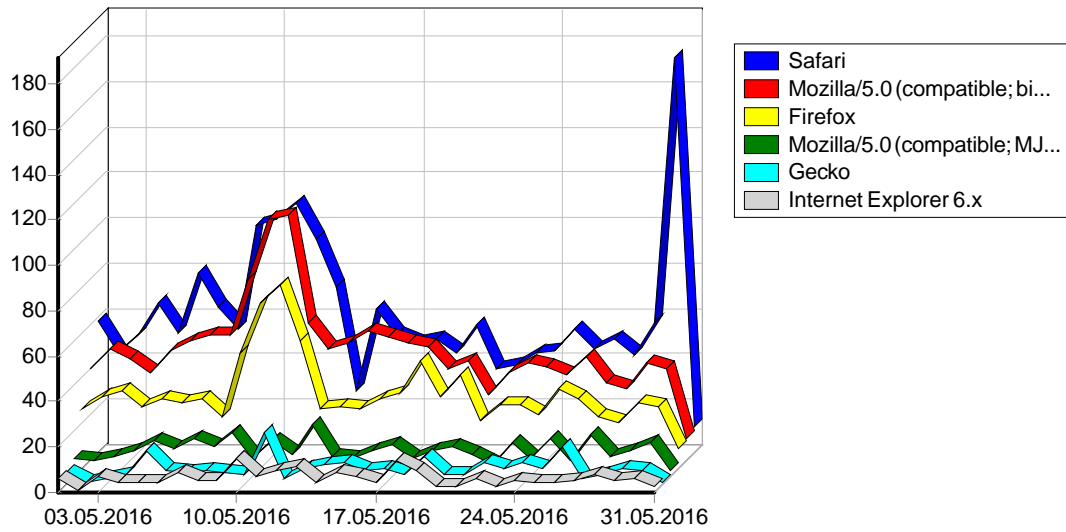

%
1	Safari	14,425	1,890	26.39%
2	Mozilla/5.0 (compatible; bingbot/2.0; +http://www.bing.com/bingbot.htm)	5,775	1,532	21.39%
3	Firefox	7,085	1,032	14.41%
4	Mozilla/5.0 (compatible; MJ12bot/v1.4.5; http://www.majestic12.co.uk/bot.php?+)	17,708	361	5.04%
5	Gecko	1,543	215	3.00%
6	Internet Explorer 6.x	2,006	191	2.67%
7	Opera	1,791	161	2.25%
8	Gecko) Chrome/41.0.2272.96 Mobile Saf	204	120	1.68%
9		148	99	1.38%
10	Internet Explorer 9.x	167	95	1.33%
11	Gecko) Chrome/49.0.2623.110 YaBrowser/16.4.1.8564 Yowser/2.	7,249	75	1.05%
12	Internet Explorer 1.x	684	74	1.03%
13	Gecko) Chrome/47.0.2526.111 YaBrowser/16.2.0.3539 Yowser/2.5 Safari	73	73	1.02%
14	Mozilla/5.0 (compatible; SemrushBot/1.1~bl; +http://www.semrush.com/bot.html)	5,078	63	0.88%