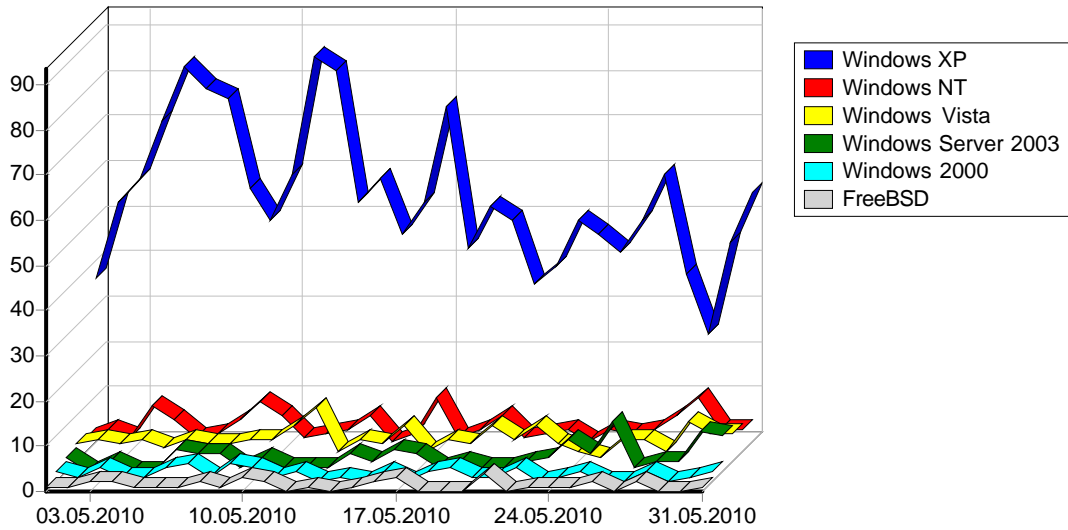

%
1	Windows XP	29,515	1,693	66.13%
2		6,424	280	10.94%
3	Windows NT	4,052	173	6.76%
4	Windows Vista	3,652	155	6.05%
5	Windows Server 2003	476	94	3.67%
6	Windows 2000	508	47	1.84%
7	FreeBSD	333	36	1.41%
8	Windows 95	51	23	0.90%
9	Linux	251	21	0.82%
10	Windows 98	129	15	0.59%
11	Windows ME	18	12	0.47%
12	Mac OS	149	5	0.20%
13	Windows CE	10	3	0.12%
14	Windows Win32s	1	1	0.04%
15	Windows 3.x	1	1	0.04%
16	Sun OS	21	1	0.04%