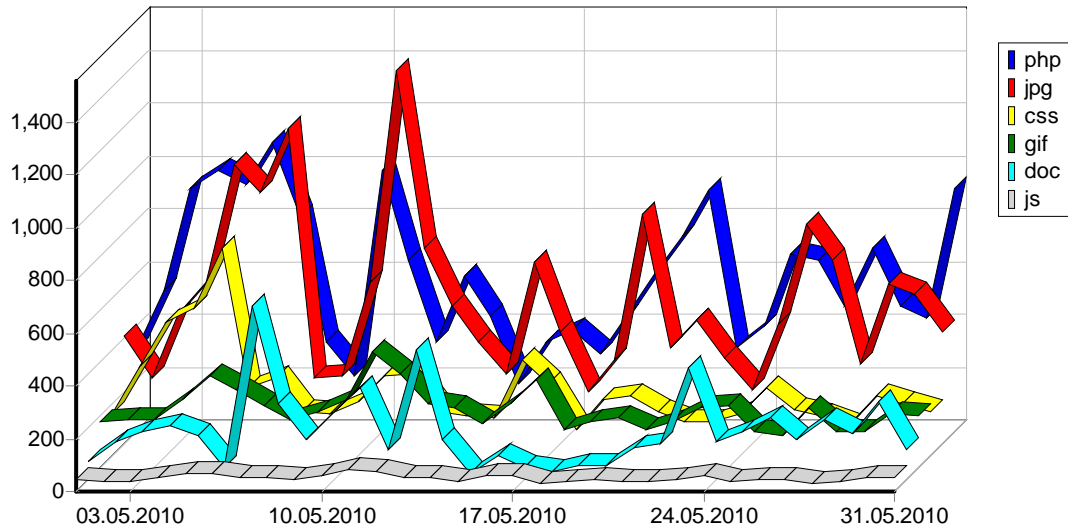

57,728	74	-	1,382,074

				( )
1	php	18,113	0	436,664
2	jpg	17,175	23	461,164
3	css	7,526	0	10,058
4	gif	6,783	0	1,801
5	doc	5,763	15	150,852
6	js	1,552	0	2,231
7	pdf	796	36	319,297
8	html	20	0	4
		57,728	74	1,382,074