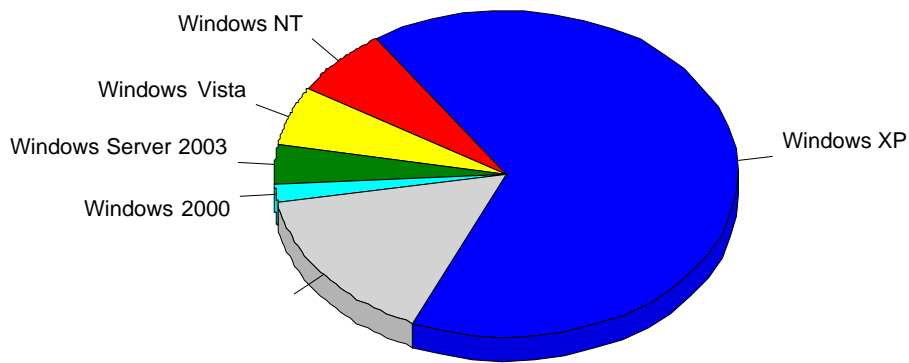

%
1	Windows XP	29,515	1,693	66.13%
2		6,424	280	10.94%
3	Windows NT	4,052	173	6.76%
4	Windows Vista	3,652	155	6.05%
5	Windows Server 2003	476	94	3.67%
6	Windows 2000	508	47	1.84%
7	FreeBSD	333	36	1.41%
8	Windows 95	51	23	0.90%
9	Linux	251	21	0.82%
10	Windows 98	129	15	0.59%
11	Windows ME	18	12	0.47%
12	Mac OS	149	5	0.20%
13	Windows CE	10	3	0.12%
14	Windows Win32s	1	1	0.04%
15	Windows 3.x	1	1	0.04%
16	Sun OS	21	1	0.04%