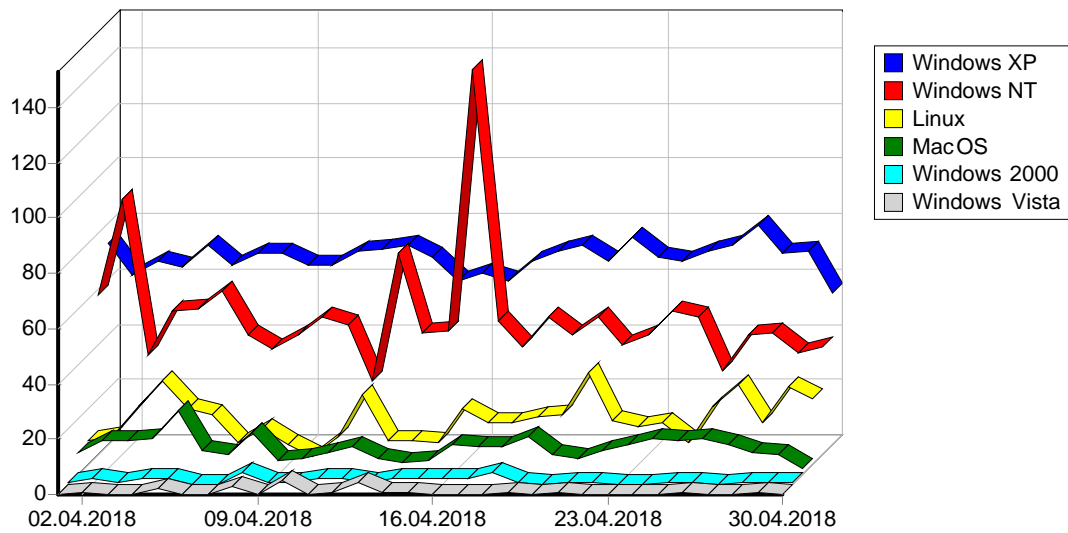

%
1		23,727	3,017	40.74%
2	Windows XP	3,707	2,028	27.38%
3	Windows NT	20,019	1,507	20.35%
4	Linux	4,136	488	6.59%
5	Mac OS	392	287	3.88%
6	Windows 2000	122	39	0.53%
7	Windows Vista	59	22	0.30%
8	Windows 98	9	7	0.09%
9	Windows ME	4	4	0.05%
10	Windows 95	3	3	0.04%
11	Windows CE	3	3	0.04%
12	Windows Server 2003	8	1	0.01%
		52,189	7,406	100.00%