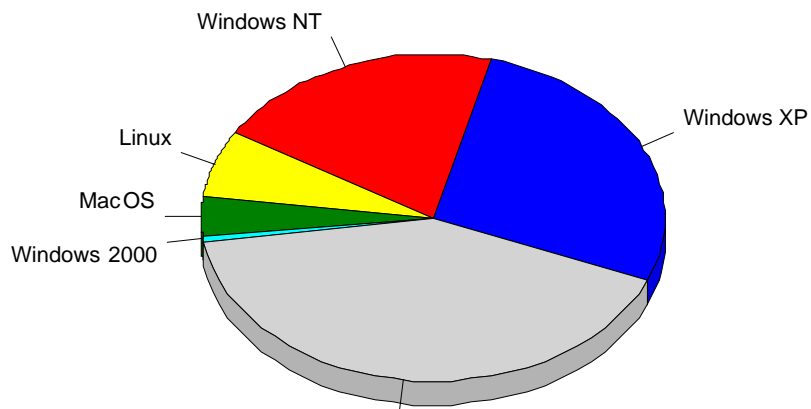

%
1		23,727	3,017	40.74%
2	Windows XP	3,707	2,028	27.38%
3	Windows NT	20,019	1,507	20.35%
4	Linux	4,136	488	6.59%
5	Mac OS	392	287	3.88%
6	Windows 2000	122	39	0.53%
7	Windows Vista	59	22	0.30%
8	Windows 98	9	7	0.09%
9	Windows ME	4	4	0.05%
10	Windows 95	3	3	0.04%
11	Windows CE	3	3	0.04%
12	Windows Server 2003	8	1	0.01%
		52,189	7,406	100.00%