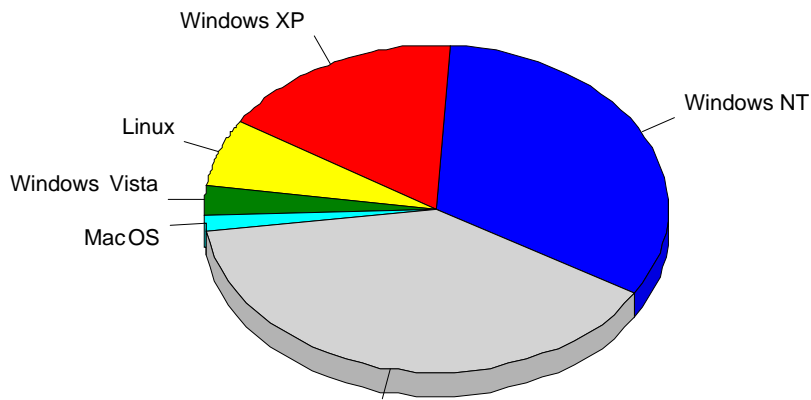

%
1		19,222	2,891	37.18%
2	Windows NT	18,478	2,538	32.64%
3	Windows XP	8,999	1,319	16.96%
4	Linux	2,032	533	6.85%
5	Windows Vista	511	216	2.78%
6	Mac OS	778	120	1.54%
7	Windows Server 2003	5,585	54	0.69%
8	Windows 2000	735	38	0.49%
9	FreeBSD	90	21	0.27%
10	Windows ME	37	15	0.19%
11	Windows 95	42	13	0.17%
12	Windows 98	23	6	0.08%
13	Windows 3.x	12	5	0.06%
14	Sun OS	73	4	0.05%
15	Windows Win32s	282	1	0.01%
16	OS/2	4	1	0.01%