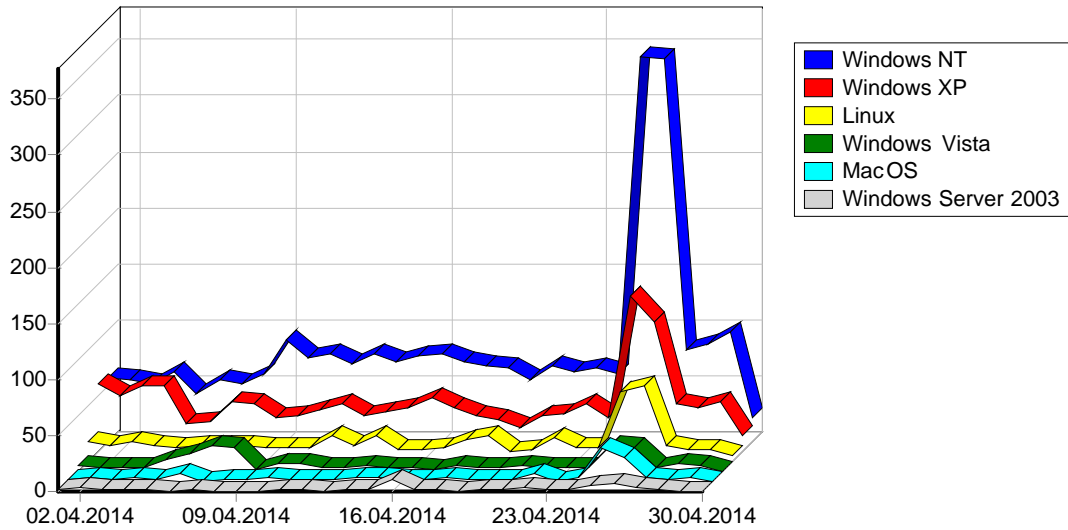

%
1		19,222	2,891	37.18%
2	Windows NT	18,478	2,538	32.64%
3	Windows XP	8,999	1,319	16.96%
4	Linux	2,032	533	6.85%
5	Windows Vista	511	216	2.78%
6	Mac OS	778	120	1.54%
7	Windows Server 2003	5,585	54	0.69%
8	Windows 2000	735	38	0.49%
9	FreeBSD	90	21	0.27%
10	Windows ME	37	15	0.19%
11	Windows 95	42	13	0.17%
12	Windows 98	23	6	0.08%
13	Windows 3.x	12	5	0.06%
14	Sun OS	73	4	0.05%
15	Windows Win32s	282	1	0.01%
16	OS/2	4	1	0.01%