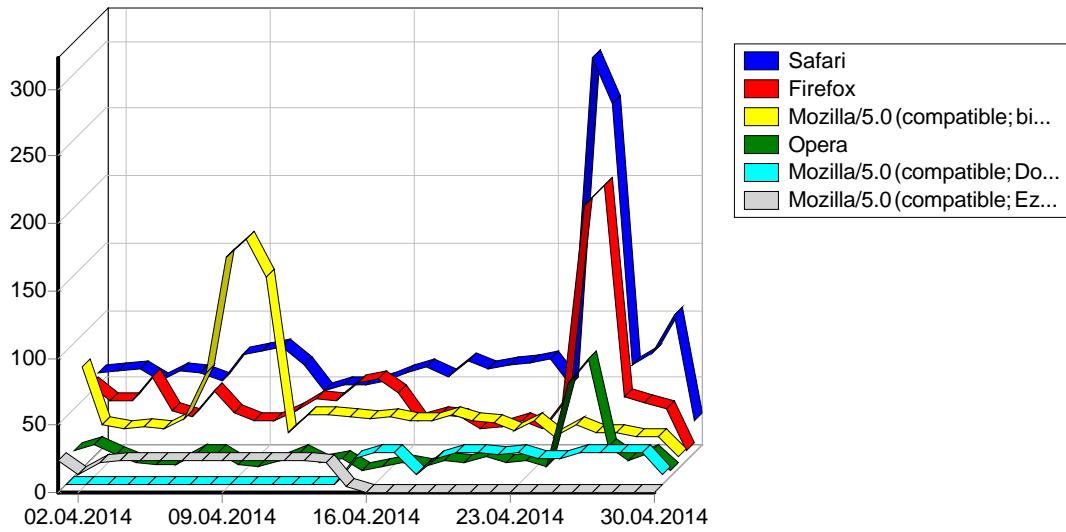

%
1	Safari	15,134	2,285	28.82%
2	Firefox	7,753	1,493	18.83%
3	Mozilla/5.0 (compatible; bingbot/2.0; +http://www.bing.com/bingbot.htm)	5,446	1,406	17.73%
4	Opera	4,025	507	6.39%
5	Mozilla/5.0 (compatible; DotBot/1.1; http://www.opensiteexplorer.org/dotbot, help@moz.com)	1,052	330	4.16%
6	Mozilla/5.0 (compatible; Ezzooms/1.0; help@moz.com)	1,062	323	4.07%
7	Internet Explorer 6.x	4,941	222	2.80%
8	Internet Explorer 8.x	850	150	1.89%
9	Gecko	2,252	138	1.74%
10	Internet Explorer 1.x	957	113	1.43%
11	Internet Explorer 7.x	313	106	1.34%
12		163	84	1.06%
13	Internet Explorer 9.x	682	71	0.90%