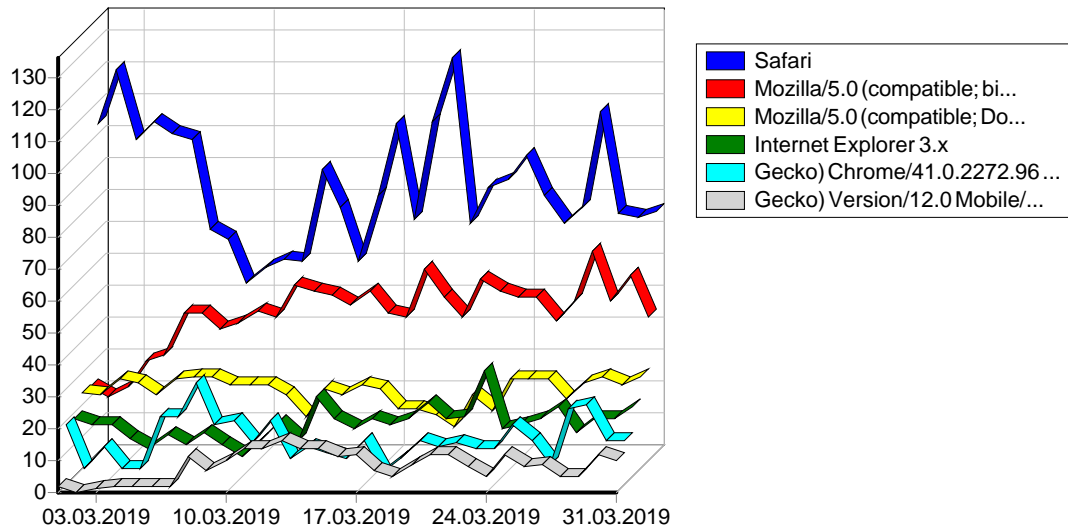

%
1	Safari	19,065	2,599	32.96%
2	Mozilla/5.0 (compatible; bingbot/2.0; +http://www.bing.com/bingbot.htm)	2,074	1,432	18.16%
3	Mozilla/5.0 (compatible; DotBot/1.1; http://www.opensiteexplorer.org/dotbot, help@moz.com)	2,898	753	9.55%
4	Internet Explorer 3.x	509	509	6.45%
5	Gecko) Chrome/41.0.2272.96 Mobile Saf	564	433	5.49%
6	Gecko) Version/12.0 Mobile/15E148 Sa	1,429	253	3.21%
7	Firefox	2,290	203	2.57%
8	Mozilla/5.0 (compatible; MJ12bot/v1.4.8; http://mj12bot.com/)	11,016	168	2.13%
9	Gecko) Chrome/72.0.3626.109 YaBrowser/19.3.0.2485 Yowser/2.5 Safari	232	77	0.98%
10	Opera	348	74	0.94%
11	Internet Explorer 6.x	241	73	0.93%
12	Gecko) Version/12.0 Mobile/15E148 Safa	110	66	0.84%
13	Gecko)	61	61	0.77%