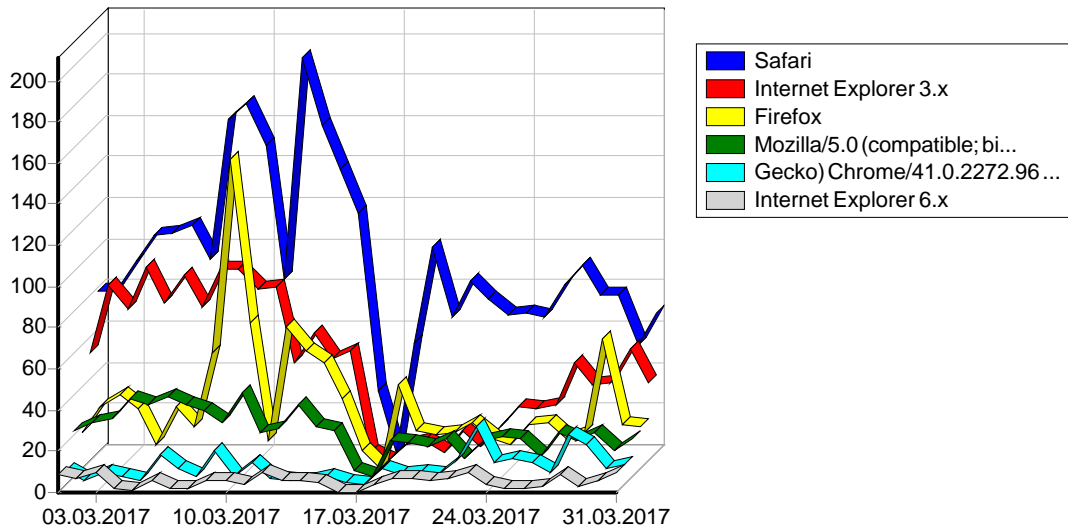

%
1	Safari	24,961	2,890	33.81%
2	Internet Explorer 3.x	1,468	1,467	17.16%
3	Firefox	6,403	1,005	11.76%
4	Mozilla/5.0 (compatible; bingbot/2.0; +http://www.bing.com/bingbot.htm)	3,238	679	7.94%
5	Gecko) Chrome/41.0.2272.96 Mobile Saf	745	257	3.01%
6	Internet Explorer 6.x	494	162	1.90%
7	Gecko) Chrome/56.0.2924.87 YaBrowser/17.3.0.1785 Yowser/2.5	409	139	1.63%
8	Gecko)	127	123	1.44%
9	Gecko) Version/10.0 Mobile/14A300 Safa	125	122	1.43%
10	Mozilla/5.0 (compatible; SemrushBot/1.2-bl; +http://www.semrush.com/bot.html)	208	116	1.36%
11	Gecko) Version/10.0 Mobile/14D27 Safa	575	106	1.24%
12	Mozilla/5.0 (compatible; MJ12bot/v1.4.7; http://mj12bot.com/)	9,399	101	1.18%
13	Gecko	1,760	70	0.82%
14	Riddler (http://riddler.io/about)	375	69	0.81%