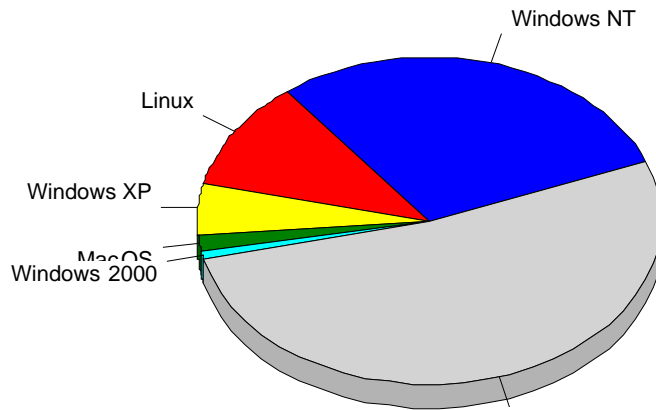

%
1		22,197	3,898	51.11%
2	Windows NT	28,928	2,263	29.67%
3	Linux	6,773	821	10.76%
4	Windows XP	2,582	388	5.09%
5	Mac OS	1,071	126	1.65%
6	Windows 2000	96	62	0.81%
7	Windows Vista	471	31	0.41%
8	Windows ME	27	10	0.13%
9	Windows 95	30	10	0.13%
10	Windows Server 2003	23	7	0.09%
11	Sun OS	5	5	0.07%
12	Windows 98	8	3	0.04%
13	Windows 3.x	5	2	0.03%
14	Windows CE	4	1	0.01%
		62,220	7,627	100.00%