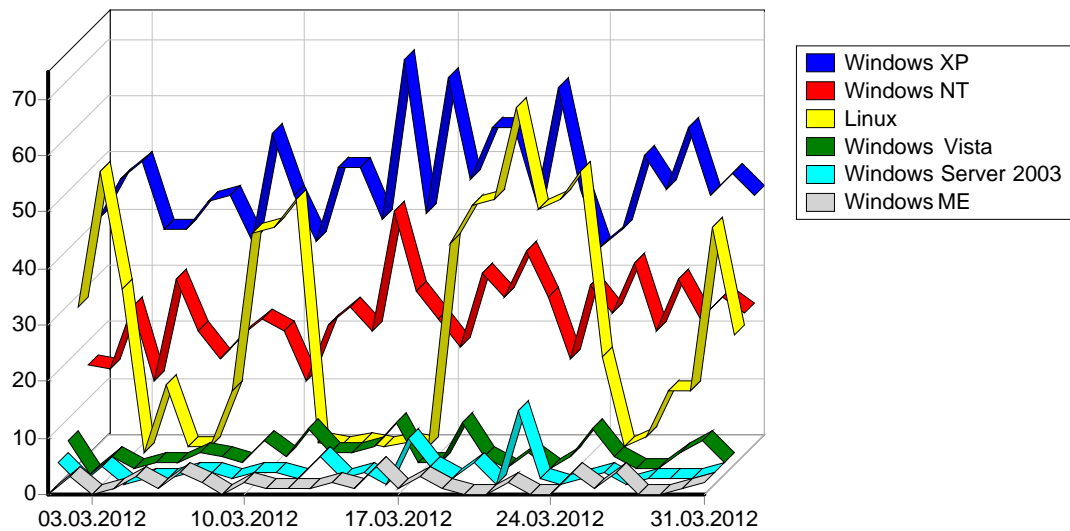

%
1	Windows XP	25,061	1,454	31.88%
2		10,373	1,243	27.25%
3	Windows NT	15,155	766	16.79%
4	Linux	2,005	754	16.53%
5	Windows Vista	2,198	112	2.46%
6	Windows Server 2003	227	65	1.43%
7	Windows ME	160	46	1.01%
8	Windows 2000	358	46	1.01%
9	Windows 98	28	26	0.57%
10	Mac OS	443	17	0.37%
11	Windows 95	95	12	0.26%
12	Windows CE	21	10	0.22%
13	Sun OS	53	6	0.13%
14	Windows Win32s	3	2	0.04%
15	Windows 3.x	7	2	0.04%
		56,187	4,561	100.00%