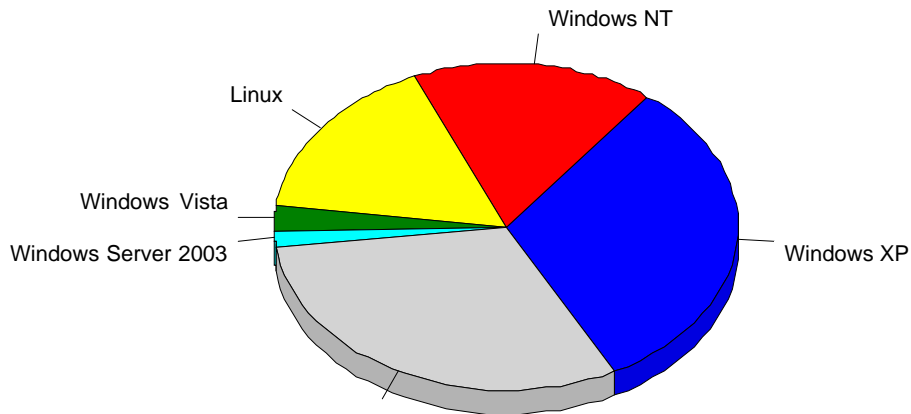

%
1	Windows XP	25,061	1,454	31.88%
2		10,373	1,243	27.25%
3	Windows NT	15,155	766	16.79%
4	Linux	2,005	754	16.53%
5	Windows Vista	2,198	112	2.46%
6	Windows Server 2003	227	65	1.43%
7	Windows ME	160	46	1.01%
8	Windows 2000	358	46	1.01%
9	Windows 98	28	26	0.57%
10	Mac OS	443	17	0.37%
11	Windows 95	95	12	0.26%
12	Windows CE	21	10	0.22%
13	Sun OS	53	6	0.13%
14	Windows Win32s	3	2	0.04%
15	Windows 3.x	7	2	0.04%
		56,187	4,561	100.00%