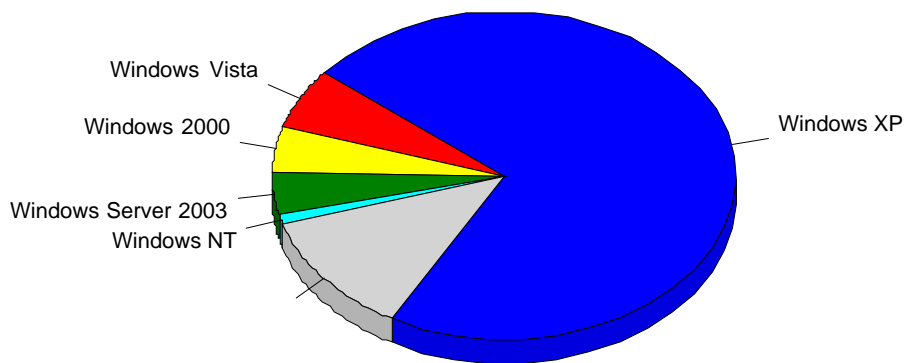

%
1	Windows XP	50,061	1,696	72.26%
2		2,921	224	9.54%
3	Windows Vista	3,656	138	5.88%
4	Windows 2000	3,289	108	4.60%
5	Windows Server 2003	719	100	4.26%
6	Windows NT	50	19	0.81%
7	Windows ME	19	17	0.72%
8	Mac OS	170	11	0.47%
9	Windows 98	90	10	0.43%
10	Windows 95	23	9	0.38%
11	Linux	39	6	0.26%
12	FreeBSD	44	5	0.21%
13	Windows 3.x	4	2	0.09%
14	Sun OS	16	1	0.04%
15	Windows CE	3	1	0.04%
16	BeOS	3	0	0.00%