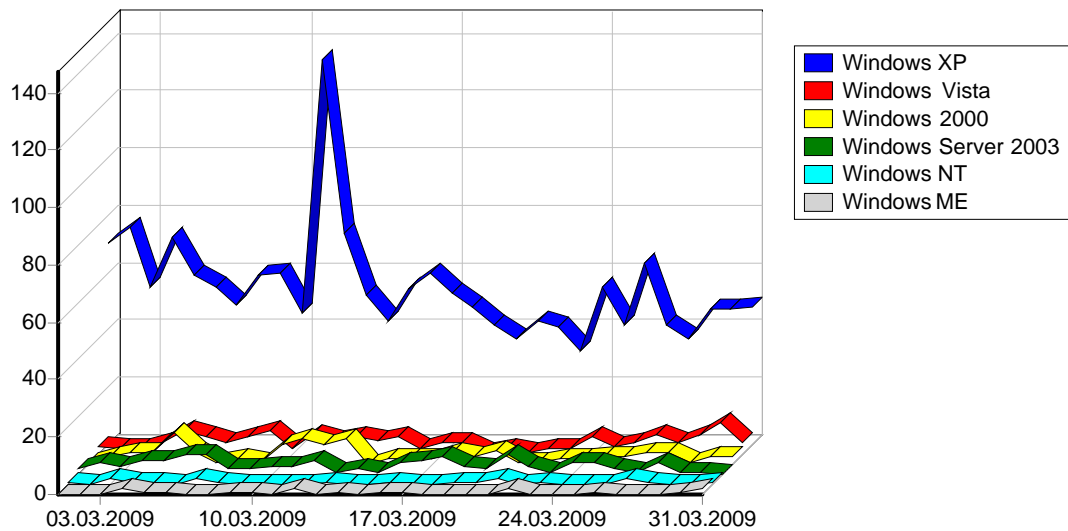

%
1	Windows XP	50,061	1,696	72.26%
2		2,921	224	9.54%
3	Windows Vista	3,656	138	5.88%
4	Windows 2000	3,289	108	4.60%
5	Windows Server 2003	719	100	4.26%
6	Windows NT	50	19	0.81%
7	Windows ME	19	17	0.72%
8	Mac OS	170	11	0.47%
9	Windows 98	90	10	0.43%
10	Windows 95	23	9	0.38%
11	Linux	39	6	0.26%
12	FreeBSD	44	5	0.21%
13	Windows 3.x	4	2	0.09%
14	Sun OS	16	1	0.04%
15	Windows CE	3	1	0.04%
16	BeOS	3	0	0.00%