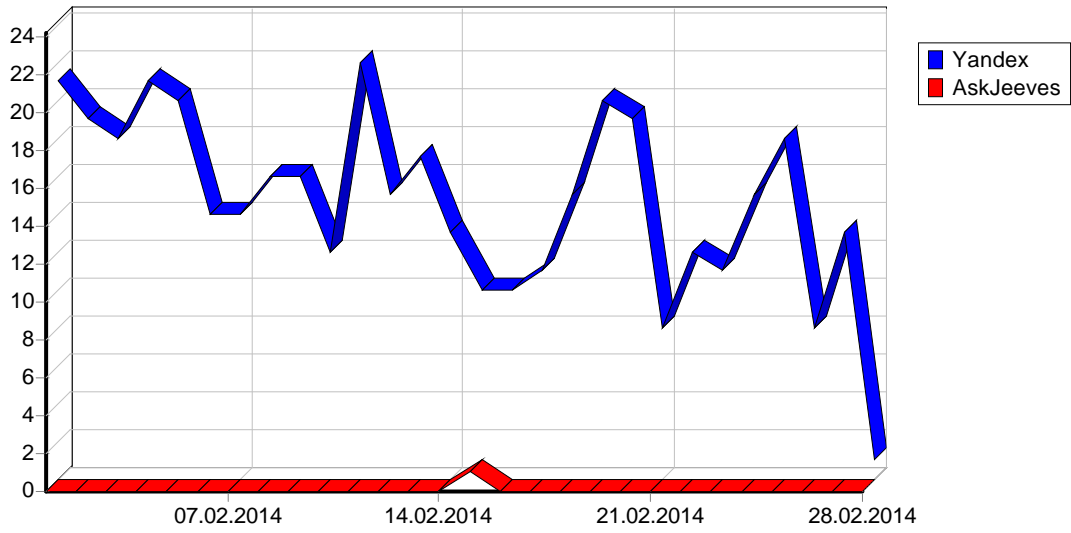

1	Yandex	409
2	AskJeeves	1
		410