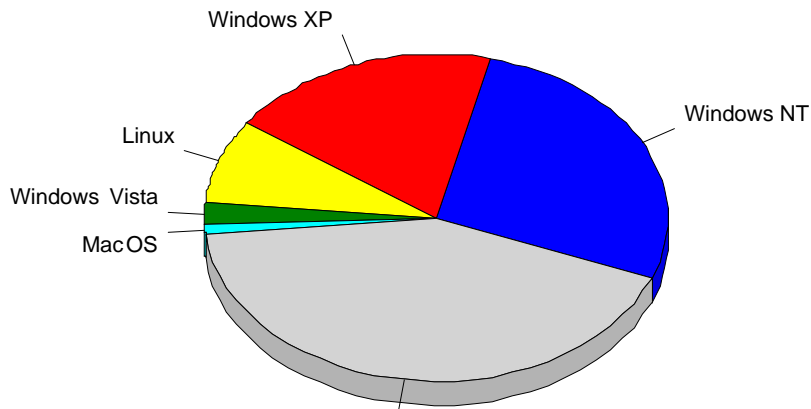

%
1		14,356	2,333	39.94%
2	Windows NT	15,193	1,599	27.38%
3	Windows XP	8,147	1,110	19.00%
4	Linux	1,557	481	8.23%
5	Windows Vista	1,230	127	2.17%
6	Mac OS	158	59	1.01%
7	Windows Server 2003	140	57	0.98%
8	Windows 2000	461	24	0.41%
9	Windows 95	106	22	0.38%
10	Windows 3.x	26	10	0.17%
11	Windows ME	24	9	0.15%
12	Windows CE	15	4	0.07%
13	Windows 98	8	4	0.07%
14	Sun OS	11	2	0.03%
		41,432	5,841	100.00%