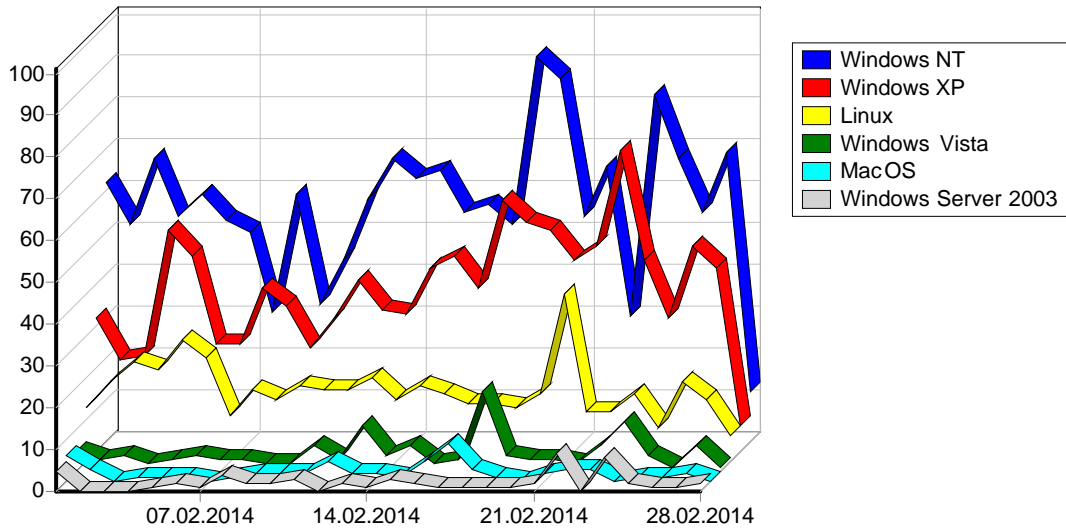

%
1		14,356	2,333	39.94%
2	Windows NT	15,193	1,599	27.38%
3	Windows XP	8,147	1,110	19.00%
4	Linux	1,557	481	8.23%
5	Windows Vista	1,230	127	2.17%
6	Mac OS	158	59	1.01%
7	Windows Server 2003	140	57	0.98%
8	Windows 2000	461	24	0.41%
9	Windows 95	106	22	0.38%
10	Windows 3.x	26	10	0.17%
11	Windows ME	24	9	0.15%
12	Windows CE	15	4	0.07%
13	Windows 98	8	4	0.07%
14	Sun OS	11	2	0.03%
		41,432	5,841	100.00%