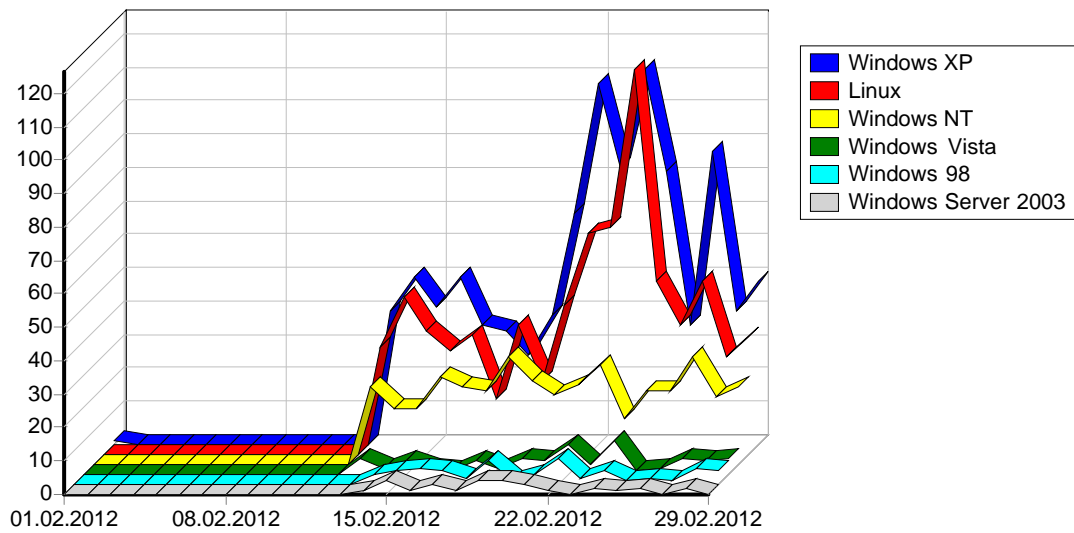

%
1		6,854	1,049	30.73%
2	Windows XP	27,684	985	28.85%
3	Linux	5,070	762	22.32%
4	Windows NT	15,508	393	11.51%
5	Windows Vista	1,411	68	1.99%
6	Windows 98	75	56	1.64%
7	Windows Server 2003	111	29	0.85%
8	Windows 2000	59	23	0.67%
9	Windows ME	28	14	0.41%
10	Windows 95	37	14	0.41%
11	Mac OS	211	12	0.35%
12	Sun OS	32	6	0.18%
13	Windows 3.x	7	2	0.06%
14	Windows CE	3	1	0.03%
		57,090	3,414	100.00%