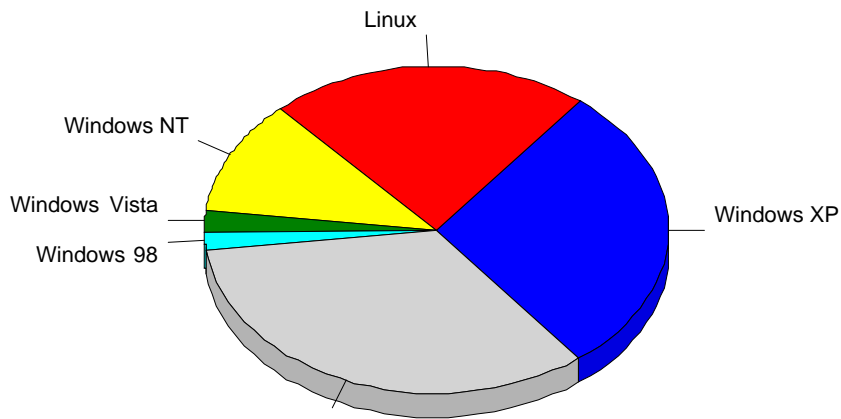

%
1		6,854	1,049	30.73%
2	Windows XP	27,684	985	28.85%
3	Linux	5,070	762	22.32%
4	Windows NT	15,508	393	11.51%
5	Windows Vista	1,411	68	1.99%
6	Windows 98	75	56	1.64%
7	Windows Server 2003	111	29	0.85%
8	Windows 2000	59	23	0.67%
9	Windows ME	28	14	0.41%
10	Windows 95	37	14	0.41%
11	Mac OS	211	12	0.35%
12	Sun OS	32	6	0.18%
13	Windows 3.x	7	2	0.06%
14	Windows CE	3	1	0.03%
		57,090	3,414	100.00%