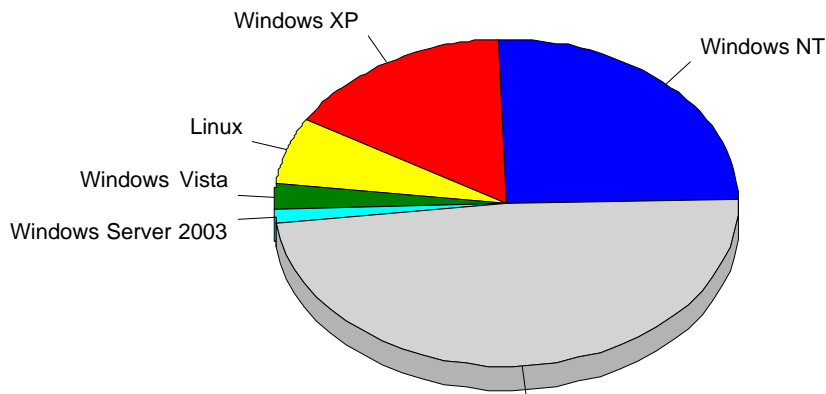

%
1		16,855	2,868	45.17%
2	Windows NT	22,001	1,608	25.32%
3	Windows XP	8,753	1,014	15.97%
4	Linux	3,547	422	6.65%
5	Windows Vista	1,095	157	2.47%
6	Windows Server 2003	177	83	1.31%
7	Mac OS	507	68	1.07%
8	Windows 95	336	54	0.85%
9	Windows 2000	98	35	0.55%
10	Windows 3.x	98	21	0.33%
11	Windows ME	13	9	0.14%
12	Windows 98	8	6	0.09%
13	Sun OS	37	3	0.05%
14	Windows CE	6	2	0.03%
		53,531	6,350	100.00%