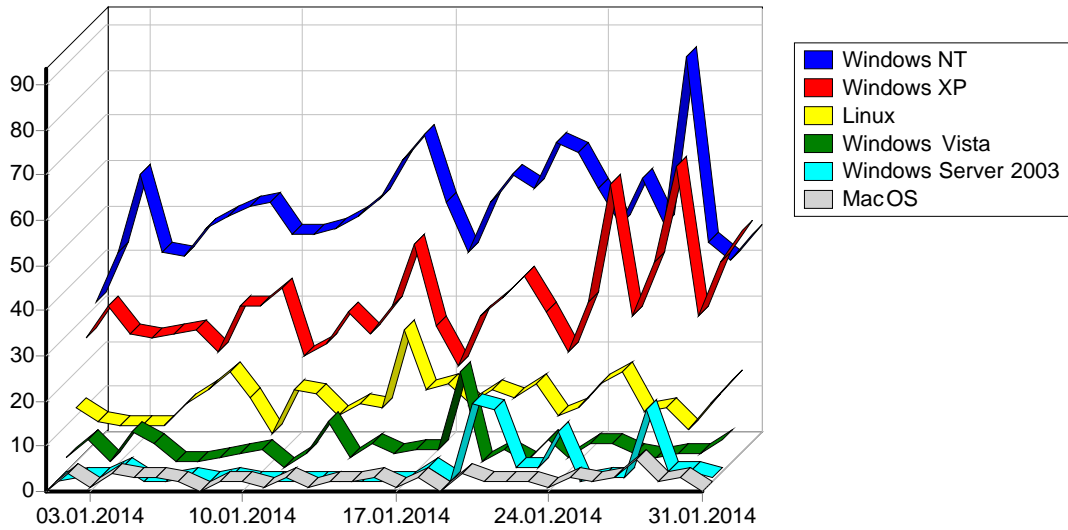

%
1		16,855	2,868	45.17%
2	Windows NT	22,001	1,608	25.32%
3	Windows XP	8,753	1,014	15.97%
4	Linux	3,547	422	6.65%
5	Windows Vista	1,095	157	2.47%
6	Windows Server 2003	177	83	1.31%
7	Mac OS	507	68	1.07%
8	Windows 95	336	54	0.85%
9	Windows 2000	98	35	0.55%
10	Windows 3.x	98	21	0.33%
11	Windows ME	13	9	0.14%
12	Windows 98	8	6	0.09%
13	Sun OS	37	3	0.05%
14	Windows CE	6	2	0.03%
		53,531	6,350	100.00%