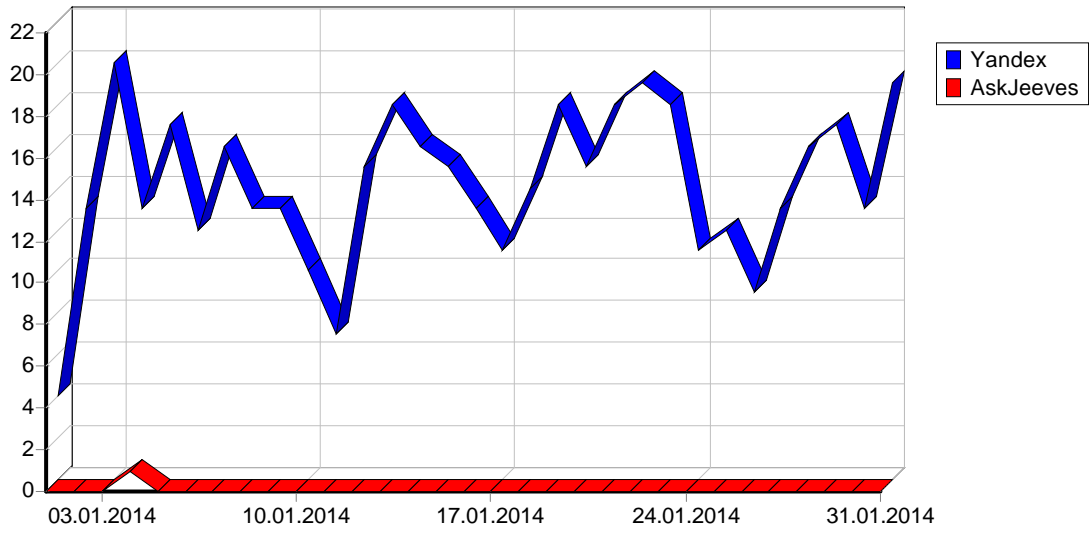

1	Yandex	438
2	AskJeeves	1
		439