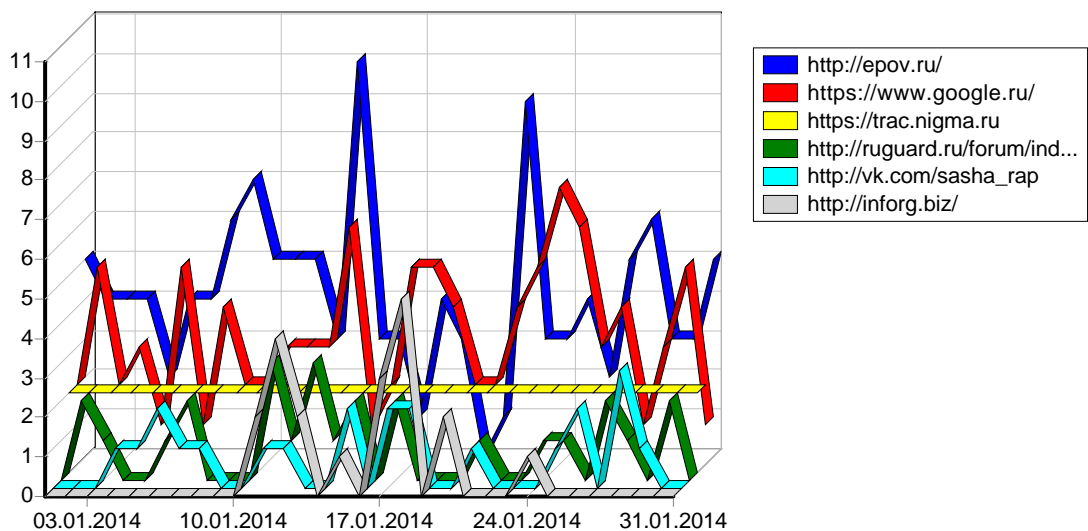

URL	
1		10,114
2	http://epov.ru/	126
3	https://www.google.ru/	102
4	https://trac.nigma.ru	62
5	http://ruguard.ru/forum/index.php/topic,79.670.html	26
6	http://vk.com/sasha_rap	22
7	http://inforg.biz/	20
8	http://go.mail.ru/search?q=212.154.158.6+platonus&fr=chrome	14
9	http://ru.wikipedia.org/wiki/ - ,_ ... ° »_ ° ‡	11
10	https://www.google.com.ua/	11
11	http://epov.ru	10
12	http://jci-congress.net/	9
13	http://www.webviki.ru/www.epov.ru	8
14	http://images.yandex.ru/	8
15	http://chimiver.info/	7
16	http://vikimarket.com/	7