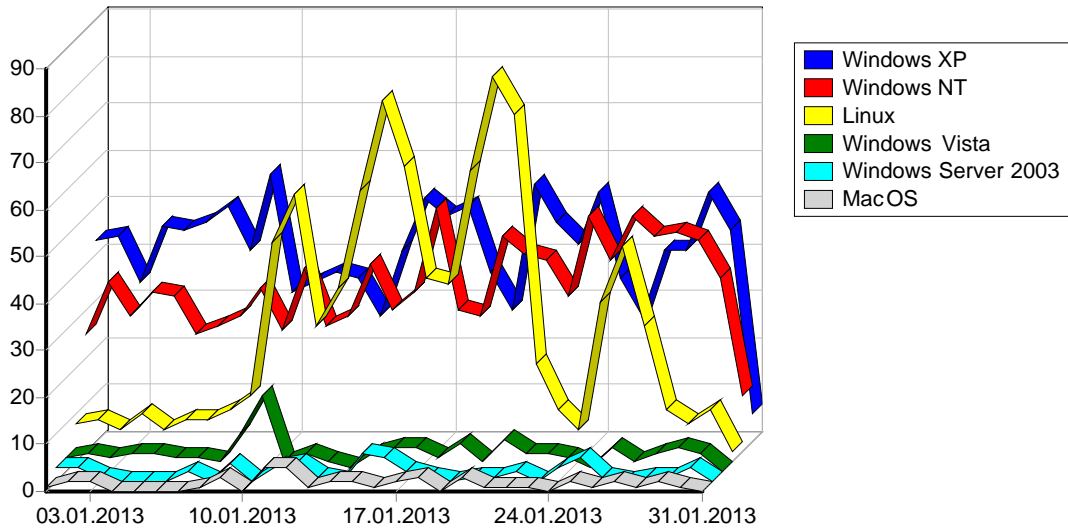

%
1		10,497	1,867	34.40%
2	Windows XP	19,556	1,271	23.42%
3	Windows NT	19,832	1,099	20.25%
4	Linux	2,303	927	17.08%
5	Windows Vista	2,324	123	2.27%
6	Windows Server 2003	185	53	0.98%
7	Mac OS	319	45	0.83%
8	Windows ME	20	16	0.29%
9	Windows 2000	38	15	0.28%
10	Sun OS	332	5	0.09%
11	OS/2	32	3	0.06%
12	Windows 98	21	3	0.06%
		55,459	5,427	100.00%