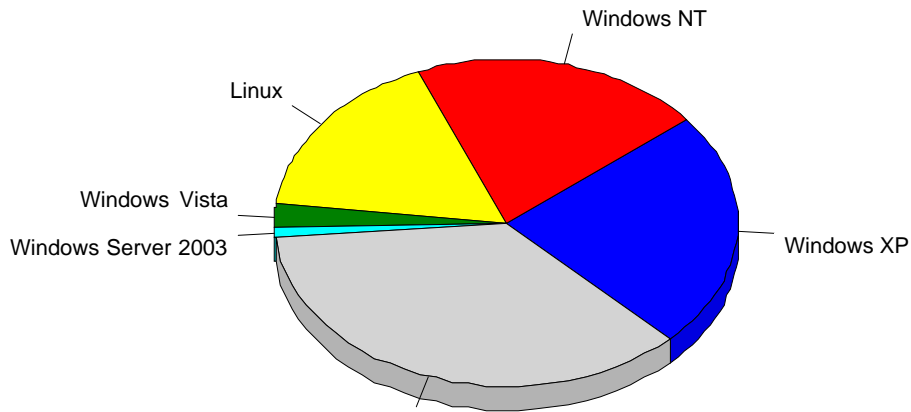

%
1		10,497	1,867	34.40%
2	Windows XP	19,556	1,271	23.42%
3	Windows NT	19,832	1,099	20.25%
4	Linux	2,303	927	17.08%
5	Windows Vista	2,324	123	2.27%
6	Windows Server 2003	185	53	0.98%
7	Mac OS	319	45	0.83%
8	Windows ME	20	16	0.29%
9	Windows 2000	38	15	0.28%
10	Sun OS	332	5	0.09%
11	OS/2	32	3	0.06%
12	Windows 98	21	3	0.06%
		55,459	5,427	100.00%