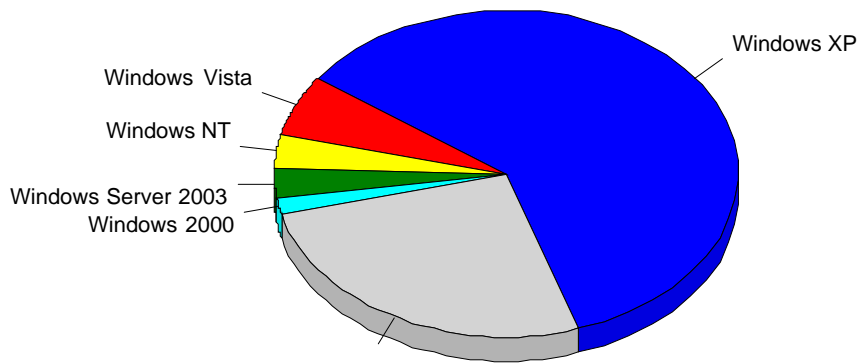

%
1	Windows XP	36,554	1,667	60.05%
2		4,311	634	22.84%
3	Windows Vista	4,551	170	6.12%
4	Windows NT	1,721	91	3.28%
5	Windows Server 2003	401	81	2.92%
6	Windows 2000	410	47	1.69%
7	Windows 98	221	22	0.79%
8	Windows ME	83	20	0.72%
9	FreeBSD	138	19	0.68%
10	Linux	116	11	0.40%
11	Mac OS	614	10	0.36%
12	Windows 3.x	5	1	0.04%
13	Sun OS	6	1	0.04%
14	Windows CE	2	1	0.04%
15	Windows 95	4	1	0.04%
		49,137	2,776	100.00%