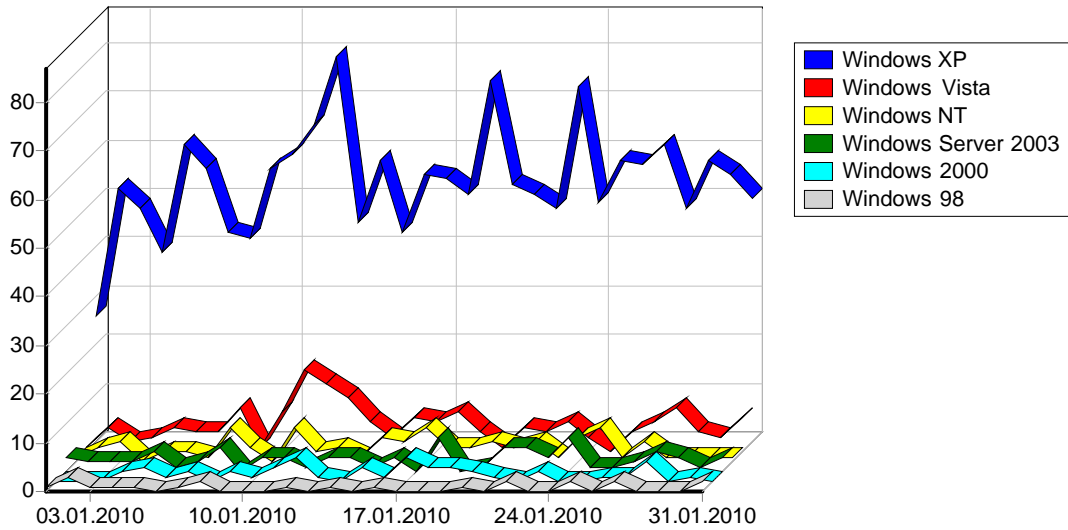

%
1	Windows XP	36,554	1,667	60.05%
2		4,311	634	22.84%
3	Windows Vista	4,551	170	6.12%
4	Windows NT	1,721	91	3.28%
5	Windows Server 2003	401	81	2.92%
6	Windows 2000	410	47	1.69%
7	Windows 98	221	22	0.79%
8	Windows ME	83	20	0.72%
9	FreeBSD	138	19	0.68%
10	Linux	116	11	0.40%
11	Mac OS	614	10	0.36%
12	Windows 3.x	5	1	0.04%
13	Sun OS	6	1	0.04%
14	Windows CE	2	1	0.04%
15	Windows 95	4	1	0.04%
		49,137	2,776	100.00%